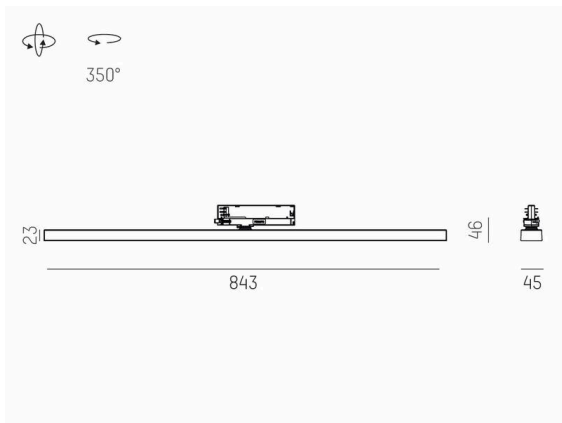

VARIDO 2

149-00101021405c

VARIDO 2 BASIC TRACK TRACK SPOTLIGHT WITH 3 PH ADAPTER made of steel sheet, white, similar to RAL 9016, Lens optics with vacuum deposited synthetic reflector beam 66°, light output direct, UGR <19, swiveling 350°, with converter, max. 850mA, dimmability: Casambi, adapter/ceiling base white, IP20

SKETCH

TECHNICAL DETAILS

Light source	LED
System performance [W]	32
Luminous flux [lm]	4770
Current sec. [mA]	850
Colour temperature	4000K
CRI	>80
UGR	<19
Optics	Lens optics with vacuum deposited synthetic reflector with converter
Converter	Casambi
Dimmability	direct
Light emission area	66°
Beam angle	220-240V 50/60Hz
Voltage	
Length [mm]	844
Width [mm]	54
Height [mm]	24
IP protection class	IP20
IP protection class	protection cl. II
Material	steel sheet
Colour of body	white
RAL	9016
Colour of adapter / ceiling base	white
Lifetime [h]	L80 B10 50 000
Energy efficiency class	C
Number of luminaires B16A	50
Net weight [kg]	1.50
EAN number	9010870827325

LIGHT DISTRIBUTION CURVE

Energy label

The values are rated values. Power and luminous flux are initially subject to a tolerance of +/- 10%.
Colour temperature tolerance: +/- 150 K. The values apply to an ambient temperature of 25°C unless otherwise specified.