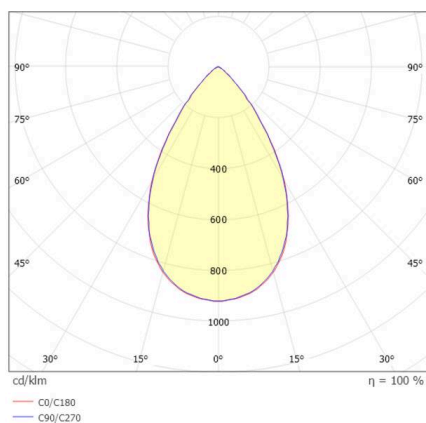

VARIDO 2

149-00101021405c

VARIDO 2 BASIC TRACK TRACK SPOTLIGHT WITH 3 PH ADAPTER made of steel sheet, white, similar to RAL 9016, Lens optics with vacuum deposited synthetic reflector beam 66°, light output direct, UGR <19, swiveling 350°, with converter, max. 850mA, dimmability: Casambi, adapter/ceiling base white, IP20

SKETCH

TECHNICAL DETAILS

Light source	LED
System performance [W]	32
Luminous flux [lm]	4770
Current sec. [mA]	850
Colour temperature	4000K
CRI	>80
UGR	<19
Optics	Lens optics with vacuum deposited synthetic reflector with converter
Converter	Casambi
Dimmability	direct
Light emission area	66°
Beam angle	220-240V 50/60Hz
Voltage	
Length [mm]	844
Width [mm]	54
Height [mm]	24
IP protection class	IP20
IP protection class	protection cl. II
Material	steel sheet
Colour of body	white
RAL	9016
Colour of adapter / ceiling base	white
Lifetime [h]	L80 B10 50 000
Energy efficiency class	C
Number of luminaires B16A	50
Net weight [kg]	1.50
EAN number	9010870827325

LIGHT DISTRIBUTION CURVE

Energy label

The values are rated values. Power and luminous flux are initially subject to a tolerance of +/- 10%.
Colour temperature tolerance: +/- 150 K. The values apply to an ambient temperature of 25°C unless otherwise specified.