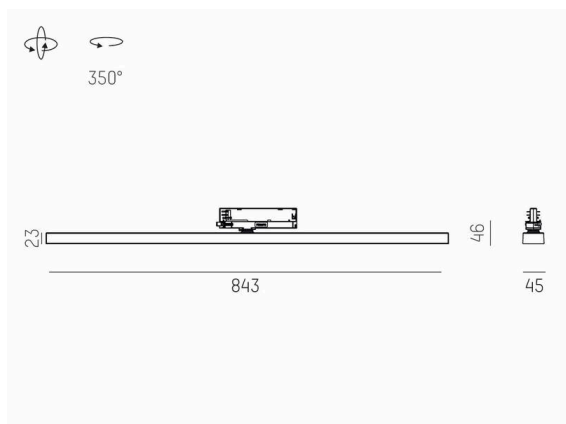

VARIDO 2

149-00101021404c

VARIDO 2 BASIC TRACK TRACK SPOTLIGHT WITH 3 PH ADAPTER made of steel sheet, grey, similar to RAL 9004, Lens optics with vacuum deposited synthetic reflector beam 66°, light output direct, UGR <19, swiveling 350°, with converter, max. 850mA, dimmability: Casambi, adapter/ceiling base grey, IP20

SKETCH

TECHNICAL DETAILS

Light source	LED
System performance [W]	32
Luminous flux [lm]	4770
Current sec. [mA]	850
Colour temperature	4000K
CRI	>80
UGR	<19
Optics	Lens optics with vacuum deposited synthetic reflector with converter
Converter	Casambi
Dimmability	direct
Light emission area	66°
Beam angle	220-240V 50/60Hz
Voltage	
Length [mm]	844
Width [mm]	54
Height [mm]	24
IP protection class	IP20
IP protection class	protection cl. II
Material	steel sheet
Colour of body	grey
RAL	9004
Colour of adapter / ceiling base	grey
Lifetime [h]	L80 B10 50 000
Energy efficiency class	C
Number of luminaires B16A	50
Net weight [kg]	1.50
EAN number	9010870827318

LIGHT DISTRIBUTION CURVE

Energy label

The values are rated values. Power and luminous flux are initially subject to a tolerance of +/- 10%.
Colour temperature tolerance: +/- 150 K. The values apply to an ambient temperature of 25°C unless otherwise specified.