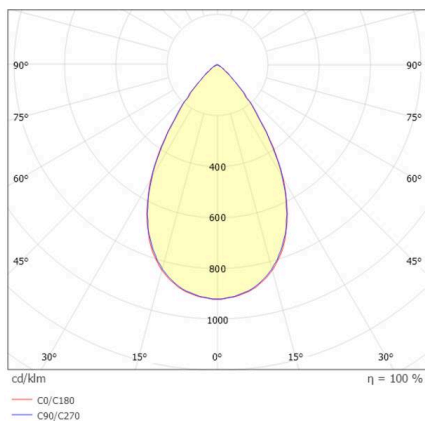

VARIDO 2

149-00101021404c

VARIDO 2 BASIC TRACK TRACK SPOTLIGHT WITH 3 PH ADAPTER made of steel sheet, grey, similar to RAL 9004, Lens optics with vacuum deposited synthetic reflector beam 66°, light output direct, UGR <19, swiveling 350°, with converter, max. 850mA, dimmability: Casambi, adapter/ceiling base grey, IP20

SKETCH

TECHNICAL DETAILS

Light source	LED
System performance [W]	32
Luminous flux [lm]	4770
Current sec. [mA]	850
Colour temperature	4000K
CRI	>80
UGR	<19
Optics	Lens optics with vacuum deposited synthetic reflector with converter
Converter	Casambi
Dimmability	direct
Light emission area	66°
Beam angle	220-240V 50/60Hz
Voltage	
Length [mm]	844
Width [mm]	54
Height [mm]	24
IP protection class	IP20
IP protection class	protection cl. II
Material	steel sheet
Colour of body	grey
RAL	9004
Colour of adapter / ceiling base	grey
Lifetime [h]	L80 B10 50 000
Energy efficiency class	C
Number of luminaires B16A	50
Net weight [kg]	1.50
EAN number	9010870827318

LIGHT DISTRIBUTION CURVE

Energy label

The values are rated values. Power and luminous flux are initially subject to a tolerance of +/- 10%. Colour temperature tolerance: +/- 150 K. The values apply to an ambient temperature of 25°C unless otherwise specified.