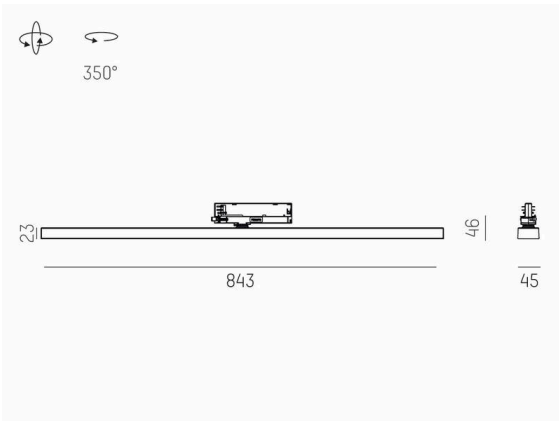

VARIDO 2

149-00101021404c

VARIDO 2 BASIC TRACK TRACK SPOTLIGHT WITH 3 PH ADAPTER made of steel sheet, grey, similar to RAL 9004, Lens optics with vacuum deposited synthetic reflector beam 66°, light output direct, UGR <19, swiveling 350°, with converter, max. 850mA, dimmability: Casambi, adapter/ceiling base grey, IP20

SKETCH

TECHNICAL DETAILS

Light source	LED
System performance [W]	32
Luminous flux [lm]	4770
Current sec. [mA]	850
Colour temperature	4000K
CRI	>80
UGR	<19
Optics	Lens optics with vacuum deposited synthetic reflector with converter
Converter	Casambi
Dimmability	direct
Light emission area	66°
Beam angle	220-240V 50/60Hz
Voltage	
Length [mm]	844
Width [mm]	54
Height [mm]	24
IP protection class	IP20
IP protection class	protection cl. II
Material	steel sheet
Colour of body	grey
RAL	9004
Colour of adapter / ceiling base	grey
Lifetime [h]	L80 B10 50 000
Energy efficiency class	C
Number of luminaires B16A	50
Net weight [kg]	1.50
EAN number	9010870827318

LIGHT DISTRIBUTION CURVE

Energy label

The values are rated values. Power and luminous flux are initially subject to a tolerance of +/- 10%. Colour temperature tolerance: +/- 150 K. The values apply to an ambient temperature of 25°C unless otherwise specified.