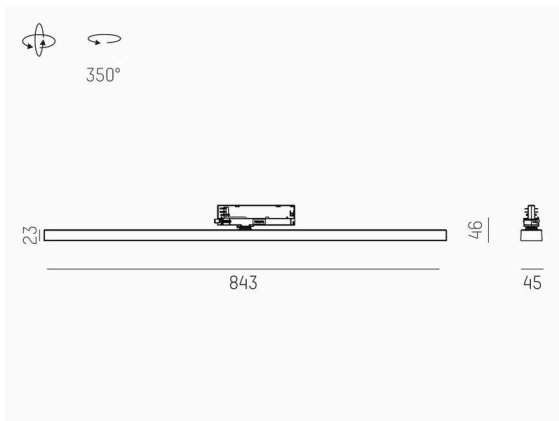

VARIDO 2

149-00101021306c

VARIDO 2 BASIC TRACK TRACK SPOTLIGHT WITH 3 PH ADAPTER made of steel sheet, black, similar to RAL 9005, Lens optics with vacuum deposited synthetic reflector beam 66°, light output direct, UGR <19, swiveling 350°, with converter, max. 850mA, dimmability: Casambi, adapter/ceiling base black, IP20

SKETCH

TECHNICAL DETAILS

Light source	LED
System performance [W]	32
Luminous flux [lm]	4165
Current sec. [mA]	850
Colour temperature	2700K
CRI	>80
UGR	<19
Optics	Lens optics with vacuum deposited synthetic reflector with converter
Converter	Casambi
Dimmability	direct
Light emission area	66°
Beam angle	220-240V 50/60Hz
Voltage	
Length [mm]	844
Width [mm]	54
Height [mm]	24
IP protection class	IP20
IP protection class	protection cl. II
Material	steel sheet
Colour of body	black
RAL	9005
Colour of adapter / ceiling base	black
Lifetime [h]	L80 B10 50 000
Energy efficiency class	C
Number of luminaires B16A	50
Net weight [kg]	1.50
EAN number	9010870827301

LIGHT DISTRIBUTION CURVE

Energy label

The values are rated values. Power and luminous flux are initially subject to a tolerance of +/- 10%. Colour temperature tolerance: +/- 150 K. The values apply to an ambient temperature of 25°C unless otherwise specified.