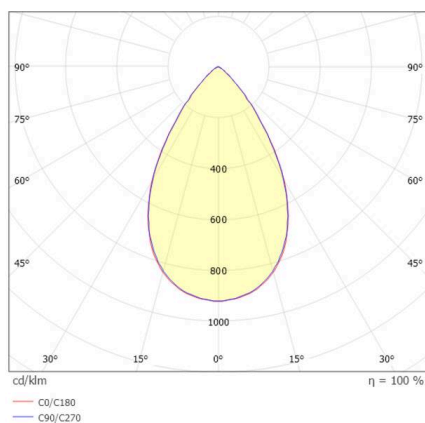

VARIDO 2

149-00101021306c

VARIDO 2 BASIC TRACK TRACK SPOTLIGHT WITH 3 PH ADAPTER made of steel sheet, black, similar to RAL 9005, Lens optics with vacuum deposited synthetic reflector beam 66°, light output direct, UGR <19, swiveling 350°, with converter, max. 850mA, dimmability: Casambi, adapter/ceiling base black, IP20

SKETCH

TECHNICAL DETAILS

Light source	LED
System performance [W]	32
Luminous flux [lm]	4165
Current sec. [mA]	850
Colour temperature	2700K
CRI	>80
UGR	<19
Optics	Lens optics with vacuum deposited synthetic reflector with converter
Converter	Casambi
Dimmability	direct
Light emission area	66°
Beam angle	220-240V 50/60Hz
Voltage	
Length [mm]	844
Width [mm]	54
Height [mm]	24
IP protection class	IP20
IP protection class	protection cl. II
Material	steel sheet
Colour of body	black
RAL	9005
Colour of adapter / ceiling base	black
Lifetime [h]	L80 B10 50 000
Energy efficiency class	C
Number of luminaires B16A	50
Net weight [kg]	1.50
EAN number	9010870827301

LIGHT DISTRIBUTION CURVE

Energy label

The values are rated values. Power and luminous flux are initially subject to a tolerance of +/- 10%. Colour temperature tolerance: +/- 150 K. The values apply to an ambient temperature of 25°C unless otherwise specified.