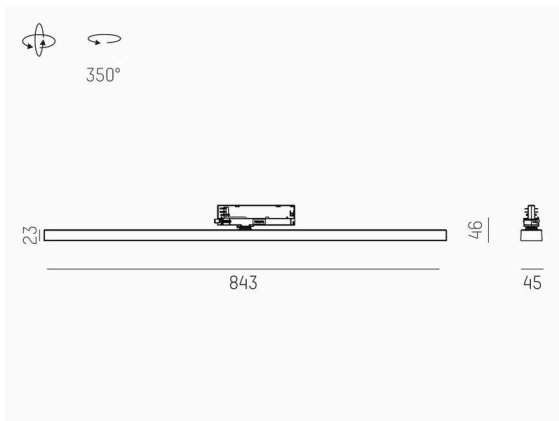

VARIDO 2

149-00101021306c

VARIDO 2 BASIC TRACK TRACK SPOTLIGHT WITH 3 PH ADAPTER made of steel sheet, black, similar to RAL 9005, Lens optics with vacuum deposited synthetic reflector beam 66°, light output direct, UGR <19, swiveling 350°, with converter, max. 850mA, dimmability: Casambi, adapter/ceiling base black, IP20

SKETCH

TECHNICAL DETAILS

Light source	LED
System performance [W]	32
Luminous flux [lm]	4165
Current sec. [mA]	850
Colour temperature	2700K
CRI	>80
UGR	<19
Optics	Lens optics with vacuum deposited synthetic reflector with converter
Converter	Casambi
Dimmability	direct
Light emission area	66°
Beam angle	220-240V 50/60Hz
Voltage	
Length [mm]	844
Width [mm]	54
Height [mm]	24
IP protection class	IP20
IP protection class	protection cl. II
Material	steel sheet
Colour of body	black
RAL	9005
Colour of adapter / ceiling base	black
Lifetime [h]	L80 B10 50 000
Energy efficiency class	C
Number of luminaires B16A	50
Net weight [kg]	1.50
EAN number	9010870827301

LIGHT DISTRIBUTION CURVE

Energy label

The values are rated values. Power and luminous flux are initially subject to a tolerance of +/- 10%.
 Colour temperature tolerance: +/- 150 K. The values apply to an ambient temperature of 25°C unless otherwise specified.