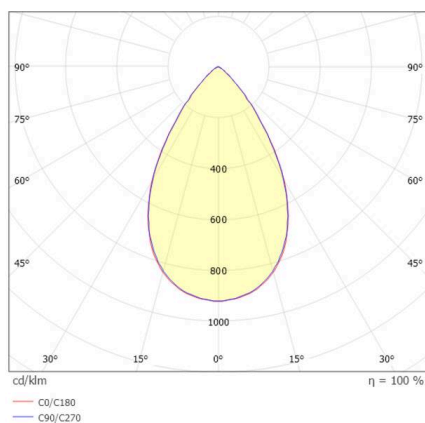

VARIDO 2

149-00101021306c

VARIDO 2 BASIC TRACK TRACK SPOTLIGHT WITH 3 PH ADAPTER made of steel sheet, black, similar to RAL 9005, Lens optics with vacuum deposited synthetic reflector beam 66°, light output direct, UGR <19, swiveling 350°, with converter, max. 850mA, dimmability: Casambi, adapter/ceiling base black, IP20

SKETCH

TECHNICAL DETAILS

Light source	LED
System performance [W]	32
Luminous flux [lm]	4165
Current sec. [mA]	850
Colour temperature	2700K
CRI	>80
UGR	<19
Optics	Lens optics with vacuum deposited synthetic reflector with converter
Converter	Casambi
Dimmability	direct
Light emission area	66°
Beam angle	220-240V 50/60Hz
Voltage	
Length [mm]	844
Width [mm]	54
Height [mm]	24
IP protection class	IP20
IP protection class	protection cl. II
Material	steel sheet
Colour of body	black
RAL	9005
Colour of adapter / ceiling base	black
Lifetime [h]	L80 B10 50 000
Energy efficiency class	C
Number of luminaires B16A	50
Net weight [kg]	1.50
EAN number	9010870827301

LIGHT DISTRIBUTION CURVE

Energy label

The values are rated values. Power and luminous flux are initially subject to a tolerance of +/- 10%.
 Colour temperature tolerance: +/- 150 K. The values apply to an ambient temperature of 25°C unless otherwise specified.