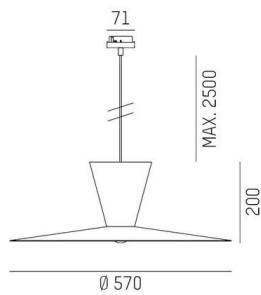

WIZARD

114-0291000667500

WIZARD L VOLARE PDI SUSPENSION WITH 2-PH VOLARE ADAPTER made of aluminium, similar to RAL 9016, aluminium shade black gold, beam see light source, light output direct / indirect, tilting 5°, dimmability: not dimmable, cable black, fabric, adapter/ceiling base black, pendant length 2500mm, IP20 without lamp,

SKETCH

TECHNICAL DETAILS

Light source	AGL A60 7W
Number of sockets	1x
Socket	E27
Luminous flux [lm]	see light source
Colour temperature	see light source
CRI	see light source
Optics	aluminium shade
Dimmability	not dimmable
Light emission area	direct / indirect
Beam angle	see light source
Voltage	220-240V 50/60Hz
Length [mm]	2500
Height [mm]	200
Length pendant [mm]	2500
Diameter [mm]	570
IP protection class	IP20
IP protection class	protection cl. I
Material	aluminium
RAL	9016
Colour of glass/shade	black gold
Colour of adapter / ceiling base	black
Cable	black, fabric
Net weight [kg]	1.52
EAN number	9010506734324