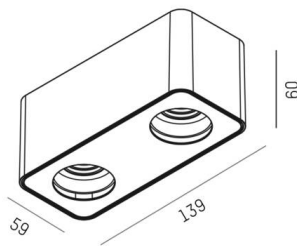

TUPAQ

116-0111003000600

TUPAQ SD WALL / CEILING LUMINAIRE black, similar to RAL 9005, decor gold, beam see light source, light output direct, dimmability: not dimmable, IP20 without lamp,

SKETCH

TECHNICAL DETAILS

Light source	AGL A60 7W
Number of sockets	2x
Socket	E27
Luminous flux [lm]	see light source
Colour temperature	see light source
CRI	see light source
Dimmability	not dimmable
Light emission area	direct
Beam angle	see light source
Voltage	220-240V 50/60Hz
Length [mm]	139
Width [mm]	59
Height [mm]	60
IP protection class	IP20
IP protection class	protection cl. I
Colour of body	black
RAL	9005
Colour of decor	gold
Net weight [kg]	0.35
EAN number	9010506681994