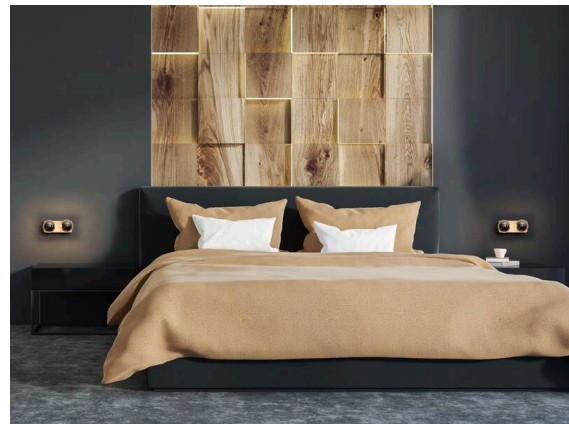

TUPAQ

116-0111003000600

TUPAQ SD WALL / CEILING LUMINAIRE black, similar to RAL 9005, decor gold, beam see light source, light output direct, dimmability: not dimmable, IP20 without lamp,

SKETCH

TECHNICAL DETAILS

Light source	AGL A60 7W
Number of sockets	2x
Socket	E27
Luminous flux [lm]	see light source
Colour temperature	see light source
CRI	see light source
Dimmability	not dimmable
Light emission area	direct
Beam angle	see light source
Voltage	220-240V 50/60Hz
Length [mm]	139
Width [mm]	59
Height [mm]	60
IP protection class	IP20
IP protection class	protection cl. I
Colour of body	black
RAL	9005
Colour of decor	gold
Net weight [kg]	0.35
EAN number	9010506681994