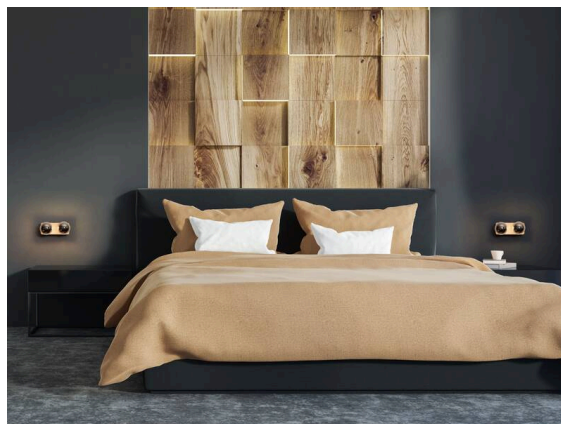

## TUPAQ

116-0111001000600

TUPAQ SD WALL / CEILING LUMINAIRE black, similar to RAL 9005, decor white, beam see light source, light output direct, dimmability: not dimmable, IP20 without lamp,