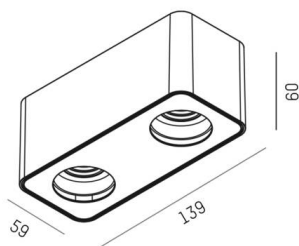

## TUPAQ

116-0111001000600

TUPAQ SD WALL / CEILING LUMINAIRE black, similar to RAL 9005, decor white, beam see light source, light output direct, dimmability: not dimmable, IP20 without lamp,

## TECHNICAL DETAILS

Light source	AGL A60 7W
Number of sockets	2x
Socket	E27
Luminous flux [lm]	see light source
Colour temperature	see light source
CRI	see light source
Dimmability	not dimmable
Light emission area	direct
Beam angle	see light source
Voltage	220-240V 50/60Hz
Length [mm]	139
Width [mm]	59
Height [mm]	60
IP protection class	IP20
IP protection class	protection cl. I
Colour of body	black
RAL	9005
Colour of decor	white
Net weight [kg]	0.35
EAN number	9010506681949