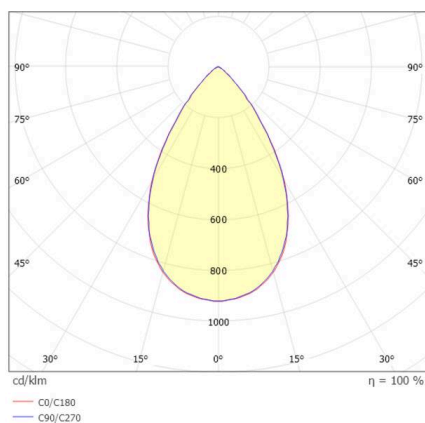

VARIDO 2

149-00101021304c

VARIDO 2 BASIC TRACK TRACK SPOTLIGHT WITH 3 PH ADAPTER made of steel sheet, grey, similar to RAL 9004, Lens optics with vacuum deposited synthetic reflector beam 66°, light output direct, UGR <19, swiveling 350°, with converter, max. 850mA, dimmability: Casambi, adapter/ceiling base grey, IP20

SKETCH

TECHNICAL DETAILS

Light source	LED
System performance [W]	32
Luminous flux [lm]	4165
Current sec. [mA]	850
Colour temperature	2700K
CRI	>80
UGR	<19
Optics	Lens optics with vacuum deposited synthetic reflector with converter
Converter	Casambi
Dimmability	direct
Light emission area	66°
Beam angle	220-240V 50/60Hz
Voltage	
Length [mm]	844
Width [mm]	54
Height [mm]	24
IP protection class	IP20
IP protection class	protection cl. II
Material	steel sheet
Colour of body	grey
RAL	9004
Colour of adapter / ceiling base	grey
Lifetime [h]	L80 B10 50 000
Energy efficiency class	C
Number of luminaires B16A	50
Net weight [kg]	1.50
EAN number	9010870827288

LIGHT DISTRIBUTION CURVE

Energy label

The values are rated values. Power and luminous flux are initially subject to a tolerance of +/- 10%.
Colour temperature tolerance: +/- 150 K. The values apply to an ambient temperature of 25°C unless otherwise specified.