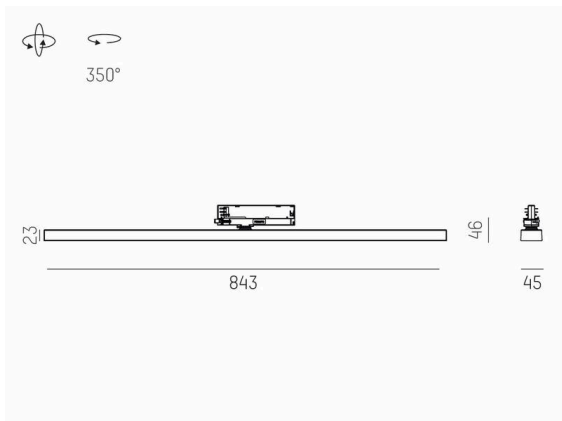

VARIDO 2

149-00101021304c

VARIDO 2 BASIC TRACK TRACK SPOTLIGHT WITH 3 PH ADAPTER made of steel sheet, grey, similar to RAL 9004, Lens optics with vacuum deposited synthetic reflector beam 66°, light output direct, UGR <19, swiveling 350°, with converter, max. 850mA, dimmability: Casambi, adapter/ceiling base grey, IP20

SKETCH

TECHNICAL DETAILS

Light source	LED
System performance [W]	32
Luminous flux [lm]	4165
Current sec. [mA]	850
Colour temperature	2700K
CRI	>80
UGR	<19
Optics	Lens optics with vacuum deposited synthetic reflector with converter
Converter	Casambi
Dimmability	direct
Light emission area	66°
Beam angle	220-240V 50/60Hz
Voltage	
Length [mm]	844
Width [mm]	54
Height [mm]	24
IP protection class	IP20
IP protection class	protection cl. II
Material	steel sheet
Colour of body	grey
RAL	9004
Colour of adapter / ceiling base	grey
Lifetime [h]	L80 B10 50 000
Energy efficiency class	C
Number of luminaires B16A	50
Net weight [kg]	1.50
EAN number	9010870827288

LIGHT DISTRIBUTION CURVE

Energy label

The values are rated values. Power and luminous flux are initially subject to a tolerance of +/- 10%.
Colour temperature tolerance: +/- 150 K. The values apply to an ambient temperature of 25°C unless otherwise specified.