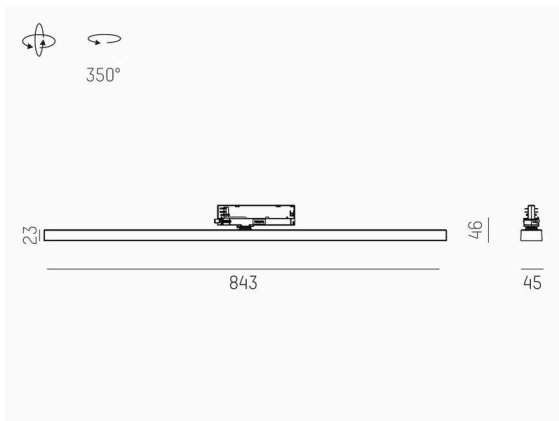

VARIDO 2

149-00101021304c

VARIDO 2 BASIC TRACK TRACK SPOTLIGHT WITH 3 PH ADAPTER made of steel sheet, grey, similar to RAL 9004, Lens optics with vacuum deposited synthetic reflector beam 66°, light output direct, UGR <19, swiveling 350°, with converter, max. 850mA, dimmability: Casambi, adapter/ceiling base grey, IP20

SKETCH

TECHNICAL DETAILS

Light source	LED
System performance [W]	32
Luminous flux [lm]	4165
Current sec. [mA]	850
Colour temperature	2700K
CRI	>80
UGR	<19
Optics	Lens optics with vacuum deposited synthetic reflector with converter
Converter	Casambi
Dimmability	direct
Light emission area	66°
Beam angle	220-240V 50/60Hz
Voltage	
Length [mm]	844
Width [mm]	54
Height [mm]	24
IP protection class	IP20
IP protection class	protection cl. II
Material	steel sheet
Colour of body	grey
RAL	9004
Colour of adapter / ceiling base	grey
Lifetime [h]	L80 B10 50 000
Energy efficiency class	C
Number of luminaires B16A	50
Net weight [kg]	1.50
EAN number	9010870827288

LIGHT DISTRIBUTION CURVE

Energy label

The values are rated values. Power and luminous flux are initially subject to a tolerance of +/- 10%. Colour temperature tolerance: +/- 150 K. The values apply to an ambient temperature of 25°C unless otherwise specified.