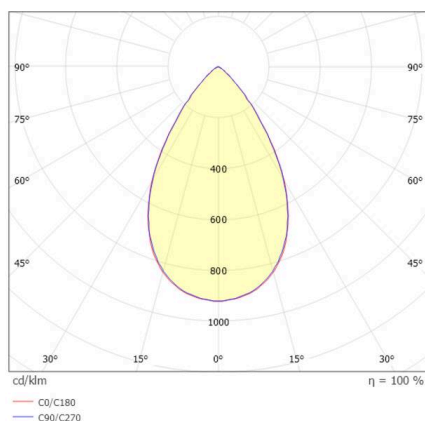

VARIDO 2

149-00101021304c

VARIDO 2 BASIC TRACK TRACK SPOTLIGHT WITH 3 PH ADAPTER made of steel sheet, grey, similar to RAL 9004, Lens optics with vacuum deposited synthetic reflector beam 66°, light output direct, UGR <19, swiveling 350°, with converter, max. 850mA, dimmability: Casambi, adapter/ceiling base grey, IP20

SKETCH

TECHNICAL DETAILS

Light source	LED
System performance [W]	32
Luminous flux [lm]	4165
Current sec. [mA]	850
Colour temperature	2700K
CRI	>80
UGR	<19
Optics	Lens optics with vacuum deposited synthetic reflector with converter
Converter	Casambi
Dimmability	direct
Light emission area	66°
Beam angle	220-240V 50/60Hz
Voltage	
Length [mm]	844
Width [mm]	54
Height [mm]	24
IP protection class	IP20
IP protection class	protection cl. II
Material	steel sheet
Colour of body	grey
RAL	9004
Colour of adapter / ceiling base	grey
Lifetime [h]	L80 B10 50 000
Energy efficiency class	C
Number of luminaires B16A	50
Net weight [kg]	1.50
EAN number	9010870827288

LIGHT DISTRIBUTION CURVE

Energy label

The values are rated values. Power and luminous flux are initially subject to a tolerance of +/- 10%. Colour temperature tolerance: +/- 150 K. The values apply to an ambient temperature of 25°C unless otherwise specified.