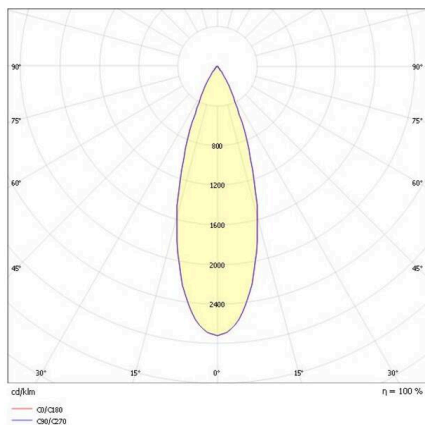

DIVO

192-2020200029550

DIVO SHORT PD SUSPENSION made of aluminium, white, similar to RAL 9003, high quality plastic lens beam 36°, light output direct, with converter, max. 250mA, dimmability: not dimmable, cable white, adapter/ceiling base white, pendant length 3000mm, IP20

SKETCH

TECHNICAL DETAILS

Light source	LED
System performance [W]	11
Luminous flux [lm]	680
Current sec. [mA]	250
Colour temperature	3000K
CRI	>90
Optics	high quality plastic lens with converter
Converter	not dimmable
Dimmability	direct
Light emission area	36°
Beam angle	220-240V 50/60Hz
Voltage	
Length [mm]	300
Length pendant [mm]	3000
Diameter [mm]	57
IP protection class	IP20
IP protection class	protection cl. II
Material	aluminium
Colour of body	white
RAL	9003
Colour of adapter / ceiling base	white
Cable	white
Lifetime [h]	L80 B10 20 000
Energy efficiency class	F
Net weight [kg]	1.29
EAN number	9010506764086

LIGHT DISTRIBUTION CURVE

Energy label

The values are rated values. Power and luminous flux are initially subject to a tolerance of +/- 10%. Colour temperature tolerance: +/- 150 K. The values apply to an ambient temperature of 25°C unless otherwise specified.