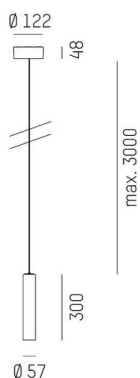

DIVO

192-2020200029550

DIVO SHORT PD SUSPENSION made of aluminium, white, similar to RAL 9003, high quality plastic lens beam 36°, light output direct, with converter, max. 250mA, dimmability: not dimmable, cable white, adapter/ceiling base white, pendant length 3000mm, IP20

SKETCH

TECHNICAL DETAILS

Light source	LED
System performance [W]	11
Luminous flux [lm]	680
Current sec. [mA]	250
Colour temperature	3000K
CRI	>90
Optics	high quality plastic lens with converter
Converter	not dimmable
Dimmability	direct
Light emission area	36°
Beam angle	220-240V 50/60Hz
Voltage	
Length [mm]	300
Length pendant [mm]	3000
Diameter [mm]	57
IP protection class	IP20
IP protection class	protection cl. II
Material	aluminium
Colour of body	white
RAL	9003
Colour of adapter / ceiling base	white
Cable	white
Lifetime [h]	L80 B10 20 000
Energy efficiency class	F
Net weight [kg]	1.29
EAN number	9010506764086

LIGHT DISTRIBUTION CURVE

Energy label

The values are rated values. Power and luminous flux are initially subject to a tolerance of +/- 10%. Colour temperature tolerance: +/- 150 K. The values apply to an ambient temperature of 25°C unless otherwise specified.