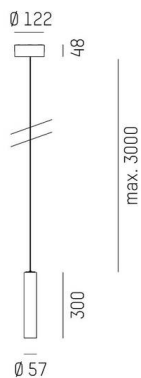

DIVO

192-202020002355d

DIVO SHORT PD SUSPENSION made of aluminium, white, similar to RAL 9003, high quality plastic lens beam 36°, light output direct, with converter, max. 250mA, dimmability: DALI, cable white, adapter/ceiling base white, pendant length 3000mm, IP20

SKETCH

TECHNICAL DETAILS

Light source	LED
System performance [W]	11
Luminous flux [lm]	680
Current sec. [mA]	250
Colour temperature	2700K
CRI	>90
Optics	high quality plastic lens with converter
Converter	DALI
Dimmability	direct
Light emission area	36°
Beam angle	220-240V 50/60Hz
Voltage	
Length [mm]	300
Length pendant [mm]	3000
Diameter [mm]	57
IP protection class	IP20
IP protection class	protection cl. II
Material	aluminium
Colour of body	white
RAL	9003
Colour of adapter / ceiling base	white
Cable	white
Lifetime [h]	L80 B10 20 000
Energy efficiency class	F
Net weight [kg]	1.30
EAN number	9010506764024

LIGHT DISTRIBUTION CURVE

Energy label

The values are rated values. Power and luminous flux are initially subject to a tolerance of +/- 10%.
Colour temperature tolerance: +/- 150 K. The values apply to an ambient temperature of 25°C unless otherwise specified.