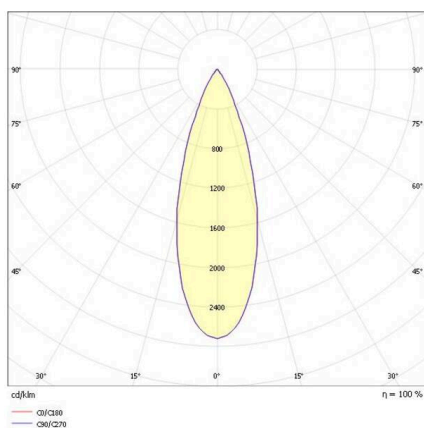

DIVO

192-202020002355d

DIVO SHORT PD SUSPENSION made of aluminium, white, similar to RAL 9003, high quality plastic lens beam 36°, light output direct, with converter, max. 250mA, dimmability: DALI, cable white, adapter/ceiling base white, pendant length 3000mm, IP20

SKETCH

TECHNICAL DETAILS

Light source	LED
System performance [W]	11
Luminous flux [lm]	680
Current sec. [mA]	250
Colour temperature	2700K
CRI	>90
Optics	high quality plastic lens with converter
Converter	DALI
Dimmability	direct
Light emission area	36°
Beam angle	220-240V 50/60Hz
Voltage	
Length [mm]	300
Length pendant [mm]	3000
Diameter [mm]	57
IP protection class	IP20
IP protection class	protection cl. II
Material	aluminium
Colour of body	white
RAL	9003
Colour of adapter / ceiling base	white
Cable	white
Lifetime [h]	L80 B10 20 000
Energy efficiency class	F
Net weight [kg]	1.30
EAN number	9010506764024

LIGHT DISTRIBUTION CURVE

Energy label

The values are rated values. Power and luminous flux are initially subject to a tolerance of +/- 10%.
Colour temperature tolerance: +/- 150 K. The values apply to an ambient temperature of 25°C unless otherwise specified.