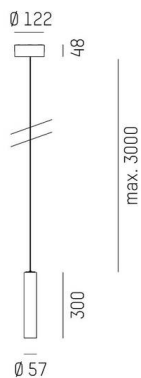

DIVO

192-2020200023550

DIVO SHORT PD SUSPENSION made of aluminium, white, similar to RAL 9003, high quality plastic lens beam 36°, light output direct, with converter, max. 250mA, dimmability: not dimmable, cable white, adapter/ceiling base white, pendant length 3000mm, IP20

SKETCH

TECHNICAL DETAILS

Light source	LED
System performance [W]	11
Luminous flux [lm]	680
Current sec. [mA]	250
Colour temperature	2700K
CRI	>90
Optics	high quality plastic lens with converter
Converter	not dimmable
Dimmability	direct
Light emission area	36°
Beam angle	220-240V 50/60Hz
Voltage	
Length [mm]	300
Length pendant [mm]	3000
Diameter [mm]	57
IP protection class	IP20
IP protection class	protection cl. II
Material	aluminium
Colour of body	white
RAL	9003
Colour of adapter / ceiling base	white
Cable	white
Lifetime [h]	L80 B10 20 000
Energy efficiency class	F
Net weight [kg]	1.29
EAN number	9010506764031

LIGHT DISTRIBUTION CURVE

Energy label

The values are rated values. Power and luminous flux are initially subject to a tolerance of +/- 10%.  
Colour temperature tolerance: +/- 150 K. The values apply to an ambient temperature of 25°C unless otherwise specified.