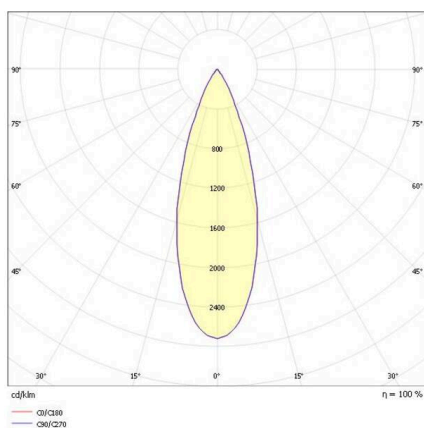

DIVO

192-2020200023550

DIVO SHORT PD SUSPENSION made of aluminium, white, similar to RAL 9003, high quality plastic lens beam 36°, light output direct, with converter, max. 250mA, dimmability: not dimmable, cable white, adapter/ceiling base white, pendant length 3000mm, IP20

SKETCH

TECHNICAL DETAILS

Light source	LED
System performance [W]	11
Luminous flux [lm]	680
Current sec. [mA]	250
Colour temperature	2700K
CRI	>90
Optics	high quality plastic lens with converter
Converter	not dimmable
Dimmability	direct
Light emission area	36°
Beam angle	220-240V 50/60Hz
Voltage	
Length [mm]	300
Length pendant [mm]	3000
Diameter [mm]	57
IP protection class	IP20
IP protection class	protection cl. II
Material	aluminium
Colour of body	white
RAL	9003
Colour of adapter / ceiling base	white
Cable	white
Lifetime [h]	L80 B10 20 000
Energy efficiency class	F
Net weight [kg]	1.29
EAN number	9010506764031

LIGHT DISTRIBUTION CURVE

Energy label

The values are rated values. Power and luminous flux are initially subject to a tolerance of +/- 10%.  
Colour temperature tolerance: +/- 150 K. The values apply to an ambient temperature of 25°C unless otherwise specified.