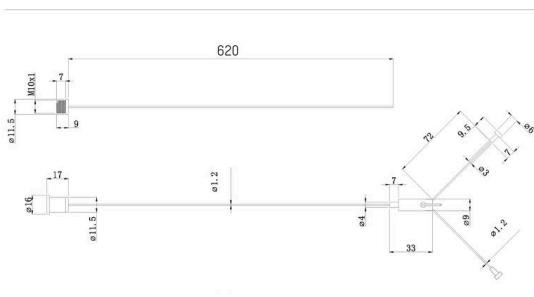

MUSO

222-a00067

TECHNICAL DETAILS

Length pendant [mm]	620
IP protection class	IP20
Net weight [kg]	0.05
EAN number	9010979294073

Energy label

SKETCH

The values are rated values. Power and luminous flux are initially subject to a tolerance of +/- 10%.
 Colour temperature tolerance: +/- 150 K. The values apply to an ambient temperature of 25°C unless otherwise specified.