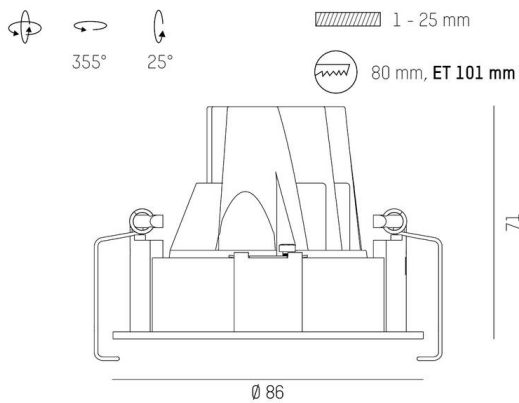

**SKETCH**

**TECHNICAL DETAILS**

|                         |                                      |
|-------------------------|--------------------------------------|
| Light source            | LED 9/13W                            |
| Luminous flux [lm]      | 960/1280                             |
| Current sec. [mA]       | 250/350                              |
| Colour temperature      | 4000K                                |
| CRI                     | >90                                  |
| UGR                     | <19                                  |
| Optics                  | vacuum deposited aluminium reflector |
| Converter               | without converter                    |
| Dimmability             | see converter                        |
| Light emission area     | direct                               |
| Beam angle              | 40°                                  |
| Length [mm]             | 86                                   |
| Height [mm]             | 71                                   |
| Diameter [mm]           | 86                                   |
| Ceiling cutout [mm]     | 80                                   |
| Ceiling thickness [mm]  | 1-25                                 |
| Mounting depth [mm]     | 101                                  |
| IP protection class     | IP20                                 |
| IP protection class     | protection cl. II                    |
| IK value                | IK02                                 |
| Material                | aluminium                            |
| Colour of body          | white                                |
| RAL                     | 9016                                 |
| Colour of decor         | white                                |
| Lifetime [h]            | L80 B10 50 000                       |
| Energy efficiency class | D                                    |
| Net weight [kg]         | 0.34                                 |
| EAN number              | 9010506114072                        |