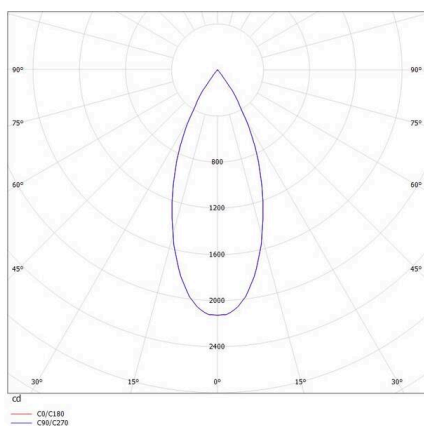

LIGHT DISTRIBUTION CURVE

The values are rated values. Power and luminous flux are initially subject to a tolerance of +/- 10%.
Colour temperature tolerance: +/- 150 K. The values apply to an ambient temperature of 25°C unless otherwise specified.