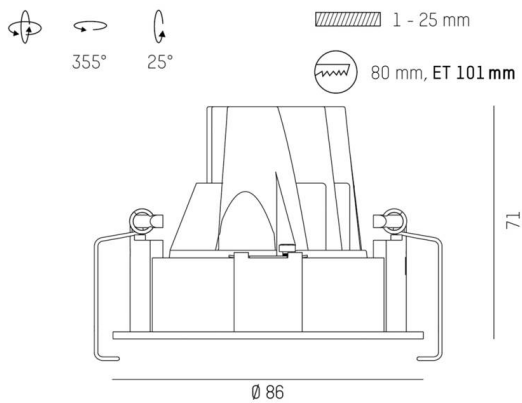

**DARK NIGHT**

**684-00404084905v1**

DARK NIGHT TURN XS R RECESSED SPOTLIGHT made of aluminium, white, similar to RAL 9016, decor gold,high-efficiently vacuum deposited aluminium reflector beam 60°, light output direct, UGR <19, swiveling 355°, tilting 25°, without converter, max. 250/350mA, dimmability: see converter, IP20

**SKETCH**

**TECHNICAL DETAILS**

Light source	LED 9/13W
Luminous flux [lm]	870/1170
Current sec. [mA]	250/350
Colour temperature	3000K
CRI	PREMIUM>90
UGR	<19
Optics	vacuum deposited aluminium reflector
Converter	without converter
Dimmability	see converter
Light emission area	direct
Beam angle	60°
Length [mm]	86
Height [mm]	71
Diameter [mm]	86
Ceiling cutout [mm]	80
Ceiling thickness [mm]	1-25
Mounting depth [mm]	101
IP protection class	IP20
IP protection class	protection cl. II
IK value	IK02
Material	aluminium
Colour of body	white
RAL	9016
Colour of decor	gold
Lifetime [h]	L80 B10 50 000
Energy efficiency class	E
Net weight [kg]	0.34
EAN number	9010506862522

**LIGHT DISTRIBUTION CURVE**

Energy label

The values are rated values. Power and luminous flux are initially subject to a tolerance of +/- 10%.  
Colour temperature tolerance: +/- 150 K. The values apply to an ambient temperature of 25°C unless otherwise specified.