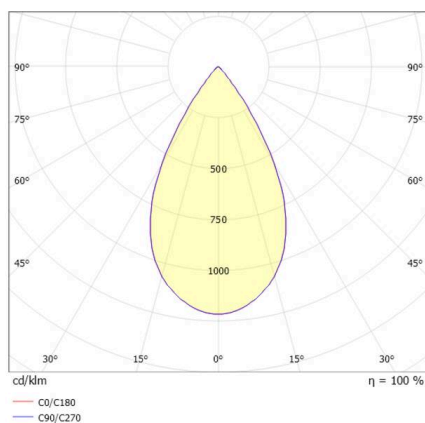

**DARK NIGHT**

**684-00404084905v1**

DARK NIGHT TURN XS R RECESSED SPOTLIGHT made of aluminium, white, similar to RAL 9016, decor gold,high-efficiently vacuum deposited aluminium reflector beam 60°, light output direct, UGR <19, swiveling 355°, tilting 25°, without converter, max. 250/350mA, dimmability: see converter, IP20

**SKETCH**

**TECHNICAL DETAILS**

Light source	LED 9/13W
Luminous flux [lm]	870/1170
Current sec. [mA]	250/350
Colour temperature	3000K
CRI	PREMIUM>90
UGR	<19
Optics	vacuum deposited aluminium reflector
Converter	without converter
Dimmability	see converter
Light emission area	direct
Beam angle	60°
Length [mm]	86
Height [mm]	71
Diameter [mm]	86
Ceiling cutout [mm]	80
Ceiling thickness [mm]	1-25
Mounting depth [mm]	101
IP protection class	IP20
IP protection class	protection cl. II
IK value	IK02
Material	aluminium
Colour of body	white
RAL	9016
Colour of decor	gold
Lifetime [h]	L80 B10 50 000
Energy efficiency class	E
Net weight [kg]	0.34
EAN number	9010506862522

**LIGHT DISTRIBUTION CURVE**

Energy label

The values are rated values. Power and luminous flux are initially subject to a tolerance of +/- 10%.  
Colour temperature tolerance: +/- 150 K. The values apply to an ambient temperature of 25°C unless otherwise specified.