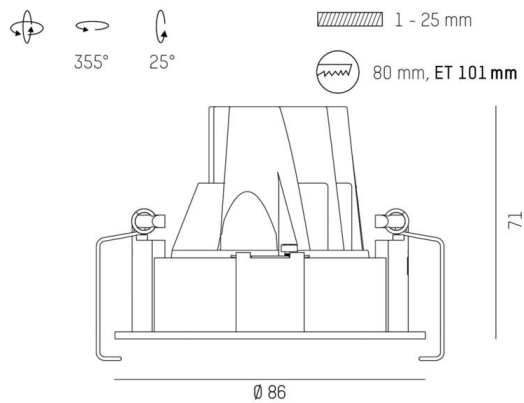

**DARK NIGHT**

**684-00404084305v1**

DARK NIGHT TURN XS R RECESSED SPOTLIGHT made of aluminium, white, similar to RAL 9016, decor gold, high-efficiently vacuum deposited aluminium reflector beam 60°, light output direct, UGR <19, swiveling 355°, tilting 25°, without converter, max. 250/350mA, dimmability: see converter, IP20

**SKETCH**

**TECHNICAL DETAILS**

Light source	LED 9/13W
Luminous flux [lm]	780/1040
Current sec. [mA]	250/350
Colour temperature	2700K
CRI	PREMIUM>90
UGR	<19
Optics	vacuum deposited aluminium reflector
Converter	without converter
Dimmability	see converter
Light emission area	direct
Beam angle	60°
Length [mm]	86
Height [mm]	71
Diameter [mm]	86
Ceiling cutout [mm]	80
Ceiling thickness [mm]	1-25
Mounting depth [mm]	101
IP protection class	IP20
IP protection class	protection cl. II
IK value	IK02
Material	aluminium
Colour of body	white
RAL	9016
Colour of decor	gold
Lifetime [h]	L80 B10 50 000
Energy efficiency class	E
Net weight [kg]	0.34
EAN number	9010506862485

**LIGHT DISTRIBUTION CURVE**

Energy label

The values are rated values. Power and luminous flux are initially subject to a tolerance of +/- 10%.  
Colour temperature tolerance: +/- 150 K. The values apply to an ambient temperature of 25°C unless otherwise specified.