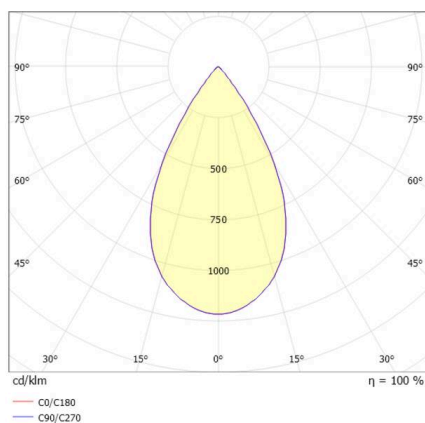

**DARK NIGHT**

**684-00404084305v1**

DARK NIGHT TURN XS R RECESSED SPOTLIGHT made of aluminium, white, similar to RAL 9016, decor gold, high-efficiently vacuum deposited aluminium reflector beam 60°, light output direct, UGR <19, swiveling 355°, tilting 25°, without converter, max. 250/350mA, dimmability: see converter, IP20

**SKETCH**

**TECHNICAL DETAILS**

Light source	LED 9/13W
Luminous flux [lm]	780/1040
Current sec. [mA]	250/350
Colour temperature	2700K
CRI	PREMIUM>90
UGR	<19
Optics	vacuum deposited aluminium reflector
Converter	without converter
Dimmability	see converter
Light emission area	direct
Beam angle	60°
Length [mm]	86
Height [mm]	71
Diameter [mm]	86
Ceiling cutout [mm]	80
Ceiling thickness [mm]	1-25
Mounting depth [mm]	101
IP protection class	IP20
IP protection class	protection cl. II
IK value	IK02
Material	aluminium
Colour of body	white
RAL	9016
Colour of decor	gold
Lifetime [h]	L80 B10 50 000
Energy efficiency class	E
Net weight [kg]	0.34
EAN number	9010506862485

**LIGHT DISTRIBUTION CURVE**

Energy label

The values are rated values. Power and luminous flux are initially subject to a tolerance of +/- 10%.  
Colour temperature tolerance: +/- 150 K. The values apply to an ambient temperature of 25°C unless otherwise specified.