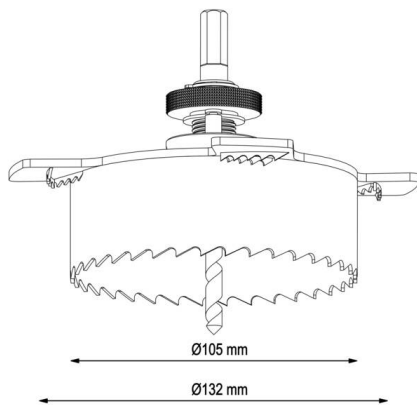

DARK NIGHT

684-0000400000v1

passend für Trimless Rahmen 684-01005v2

**TECHNICAL DETAILS**

Height [mm]	42
Diameter [mm]	132
Ceiling cutout [mm]	105
IP protection class	IP20
Material	steel
Colour of body	blue
Net weight [kg]	1.36
EAN number	9010979319776

Energy label

SKETCH

The values are rated values. Power and luminous flux are initially subject to a tolerance of +/- 10%.
Colour temperature tolerance: +/- 150 K. The values apply to an ambient temperature of 25°C unless otherwise specified.