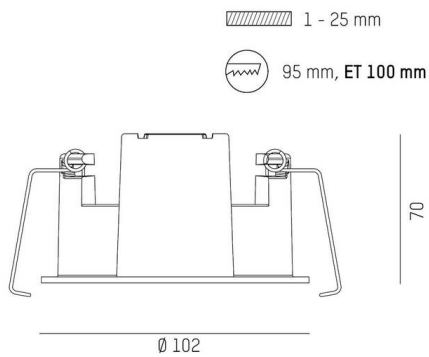

DARK NIGHT

684-01306v1

TECHNICAL DETAILS

Height [mm]	70
Diameter [mm]	102
Ceiling cutout [mm]	95
Ceiling thickness [mm]	1-25
Mounting depth [mm]	100
IP protection class	IP20
IK value	IK06
Material	aluminium
Colour of body	black
RAL	9005
Net weight [kg]	0.16
EAN number	9010870321465

Energy label

SKETCH

The values are rated values. Power and luminous flux are initially subject to a tolerance of +/- 10%.
Colour temperature tolerance: +/- 150 K. The values apply to an ambient temperature of 25°C unless otherwise specified.