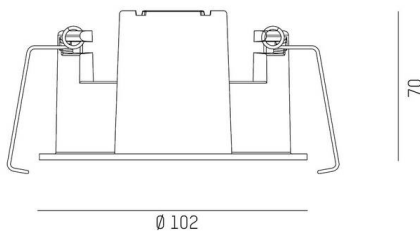

DARK NIGHT

684-01305v1

DARK NIGHT TURN S MODUL EINBAURAHMEN EINBAURAHMEN aus Aluminium, weiß, ähnlich RAL 9016, IP20,

TECHNICAL DETAILS

Height [mm]	70
Diameter [mm]	102
Ceiling cutout [mm]	95
Ceiling thickness [mm]	1-25
Mounting depth [mm]	100
IP protection class	IP20
IK value	IK06
Material	aluminium
Colour of body	white
RAL	9016
Net weight [kg]	0.16
EAN number	9010870321458

Energy label

SKETCH

 1 - 25 mm

 95 mm, ET 100 mm

The values are rated values. Power and luminous flux are initially subject to a tolerance of +/- 10%.
 Colour temperature tolerance: +/- 150 K. The values apply to an ambient temperature of 25°C unless otherwise specified.