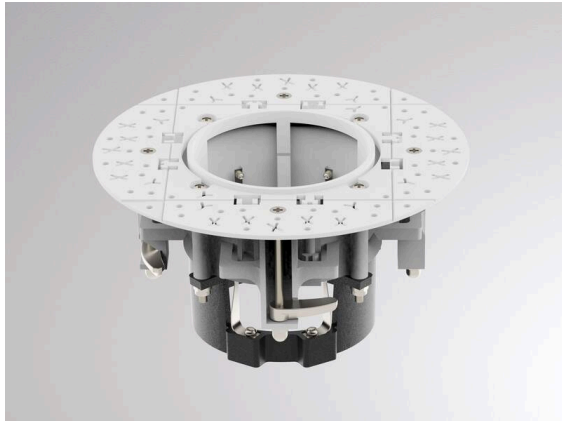

DARK NIGHT

684-01005v2

DARK NIGHT S MODUL RAHMEN TRIMLESS EINBAURAHMEN RAHMENLOS aus Kunststoff, weiß, IP20,

TECHNICAL DETAILS

Height [mm]	67
Diameter [mm]	130
Ceiling cutout [mm]	105
Ceiling thickness [mm]	6-30
Mounting depth [mm]	100/140
IP protection class	IP20
Material	synthetic
Colour of body	white
Net weight [kg]	0.13
EAN number	9010870525467

Energy label

SKETCH

 6 - 30 mm

 105 mm

 ON/OFF / DALI 100 mm
CASAMBI 140 mm

The values are rated values. Power and luminous flux are initially subject to a tolerance of +/- 10%.
Colour temperature tolerance: +/- 150 K. The values apply to an ambient temperature of 25°C unless otherwise specified.