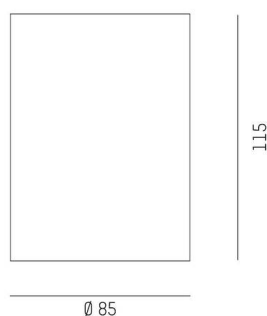

DARK NIGHT

527-0009030424050

DARK NIGHT TURN XS SD SURFACE MOUNTED CEILING LUMINAIRE made of aluminium, white, similar to RAL 9016, decor black lacquer, high-efficiently vacuum deposited aluminium reflector beam 60°, light output direct, UGR <19, swiveling 355°, tilting 25°, with converter, max. 250mA, dimmability: not dimmable, IP20

SKETCH

TECHNICAL DETAILS

Light source	LED
System performance [W]	9
Luminous flux [lm]	600
Current sec. [mA]	250
Colour temperature	4000K
CRI	>90
UGR	<19
Optics	vacuum deposited aluminium reflector
Converter	with converter
Dimmability	not dimmable
Light emission area	direct
Beam angle	60°
Voltage	220-240V 50/60Hz
Height [mm]	115
Diameter [mm]	85
IP protection class	IP20
IP protection class	protection cl. I
IK value	IK02
Material	aluminium
Colour of body	white
RAL	9016
Colour of decor	black lacquer
Lifetime [h]	L80 B10 50 000
Energy efficiency class	D
Number of luminaires B16A	50
Net weight [kg]	0.71
EAN number	9010506860993

LIGHT DISTRIBUTION CURVE

Energy label

The values are rated values. Power and luminous flux are initially subject to a tolerance of +/- 10%. Colour temperature tolerance: +/- 150 K. The values apply to an ambient temperature of 25°C unless otherwise specified.