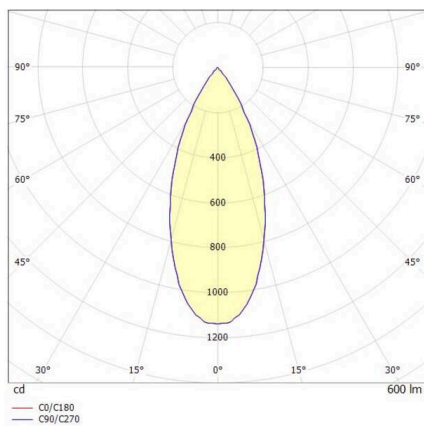

DARK NIGHT

527-0009030349060

DARK NIGHT TURN XS SD SURFACE MOUNTED CEILING LUMINAIRE made of aluminium, black, similar to RAL 9005, decor black lacquer,high-efficiently vacuum deposited aluminium reflector beam 40°, light output direct, UGR <19, swiveling 355°, tilting 25°, with converter, max. 250mA, dimmability: not dimmable, IP20

SKETCH

TECHNICAL DETAILS

Light source	LED
System performance [W]	9
Luminous flux [lm]	600
Current sec. [mA]	250
Colour temperature	3000K
CRI	PREMIUM>90
UGR	<19
Optics	vacuum deposited aluminium reflector
Converter	with converter
Dimmability	not dimmable
Light emission area	direct
Beam angle	40°
Voltage	220-240V 50/60Hz
Height [mm]	115
Diameter [mm]	85
IP protection class	IP20
IP protection class	protection cl. I
IK value	IK02
Material	aluminium
Colour of body	black
RAL	9005
Colour of decor	black lacquer
Lifetime [h]	L80 B10 50 000
Energy efficiency class	D
Number of luminaires B16A	50
Net weight [kg]	0.71
EAN number	9010506761177

LIGHT DISTRIBUTION CURVE

Energy label

The values are rated values. Power and luminous flux are initially subject to a tolerance of +/- 10%.
 Colour temperature tolerance: +/- 150 K. The values apply to an ambient temperature of 25°C unless otherwise specified.