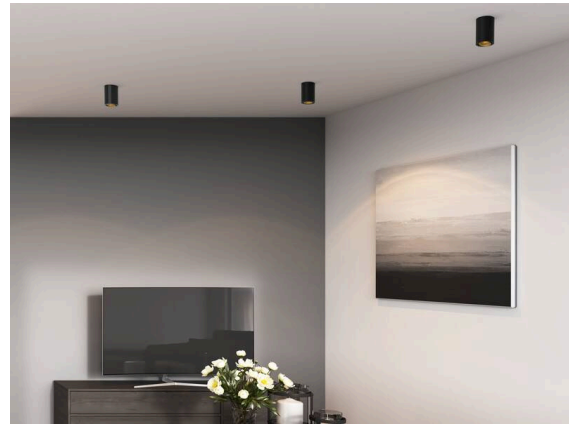

DARK NIGHT

527-0009030349060

DARK NIGHT TURN XS SD SURFACE MOUNTED CEILING LUMINAIRE made of aluminium, black, similar to RAL 9005, decor black lacquer,high-efficiently vacuum deposited aluminium reflector beam 40°, light output direct, UGR <19, swiveling 355°, tilting 25°, with converter, max. 250mA, dimmability: not dimmable, IP20

SKETCH

TECHNICAL DETAILS

Light source	LED
System performance [W]	9
Luminous flux [lm]	600
Current sec. [mA]	250
Colour temperature	3000K
CRI	PREMIUM>90
UGR	<19
Optics	vacuum deposited aluminium reflector
Converter	with converter
Dimmability	not dimmable
Light emission area	direct
Beam angle	40°
Voltage	220-240V 50/60Hz
Height [mm]	115
Diameter [mm]	85
IP protection class	IP20
IP protection class	protection cl. I
IK value	IK02
Material	aluminium
Colour of body	black
RAL	9005
Colour of decor	black lacquer
Lifetime [h]	L80 B10 50 000
Energy efficiency class	D
Number of luminaires B16A	50
Net weight [kg]	0.71
EAN number	9010506761177