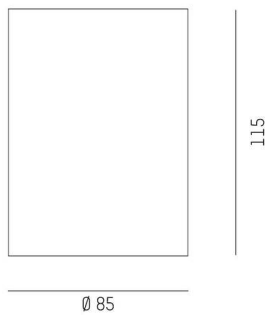

DARK NIGHT

527-0009030349060

DARK NIGHT TURN XS SD SURFACE MOUNTED CEILING LUMINAIRE made of aluminium, black, similar to RAL 9005, decor black lacquer,high-efficiently vacuum deposited aluminium reflector beam 40°, light output direct, UGR <19, swiveling 355°, tilting 25°, with converter, max. 250mA, dimmability: not dimmable, IP20

SKETCH

TECHNICAL DETAILS

Light source	LED
System performance [W]	9
Luminous flux [lm]	600
Current sec. [mA]	250
Colour temperature	3000K
CRI	PREMIUM>90
UGR	<19
Optics	vacuum deposited aluminium reflector
Converter	with converter
Dimmability	not dimmable
Light emission area	direct
Beam angle	40°
Voltage	220-240V 50/60Hz
Height [mm]	115
Diameter [mm]	85
IP protection class	IP20
IP protection class	protection cl. I
IK value	IK02
Material	aluminium
Colour of body	black
RAL	9005
Colour of decor	black lacquer
Lifetime [h]	L80 B10 50 000
Energy efficiency class	D
Number of luminaires B16A	50
Net weight [kg]	0.71
EAN number	9010506761177

LIGHT DISTRIBUTION CURVE

Energy label

The values are rated values. Power and luminous flux are initially subject to a tolerance of +/- 10%.
 Colour temperature tolerance: +/- 150 K. The values apply to an ambient temperature of 25°C unless otherwise specified.