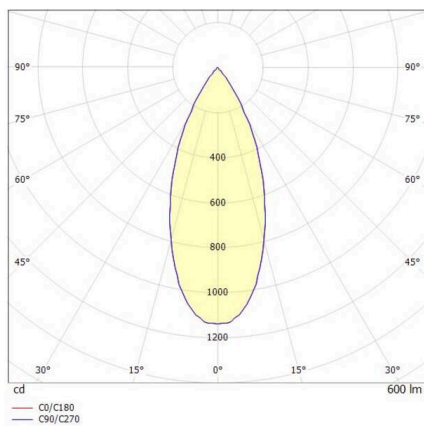

DARK NIGHT

527-0009030343060

DARK NIGHT TURN XS SD SURFACE MOUNTED CEILING LUMINAIRE made of aluminium, black, similar to RAL 9005, decor black lacquer, high-efficiently vacuum deposited aluminium reflector beam 40°, light output direct, UGR <19, swiveling 355°, tilting 25°, with converter, max. 250mA, dimmability: not dimmable, IP20

SKETCH

TECHNICAL DETAILS

Light source	LED
System performance [W]	9
Luminous flux [lm]	600
Current sec. [mA]	250
Colour temperature	2700K
CRI	PREMIUM>90
UGR	<19
Optics	vacuum deposited aluminium reflector
Converter	with converter
Dimmability	not dimmable
Light emission area	direct
Beam angle	40°
Voltage	220-240V 50/60Hz
Height [mm]	115
Diameter [mm]	85
IP protection class	IP20
IP protection class	protection cl. I
IK value	IK02
Material	aluminium
Colour of body	black
RAL	9005
Colour of decor	black lacquer
Lifetime [h]	L80 B10 50 000
Energy efficiency class	D
Number of luminaires B16A	50
Net weight [kg]	0.71
EAN number	9010506761160

LIGHT DISTRIBUTION CURVE

Energy label

The values are rated values. Power and luminous flux are initially subject to a tolerance of +/- 10%.
 Colour temperature tolerance: +/- 150 K. The values apply to an ambient temperature of 25°C unless otherwise specified.