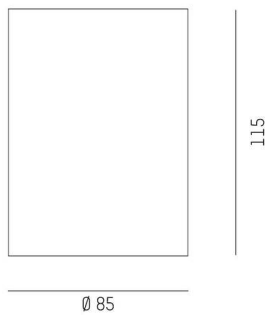

DARK NIGHT

527-0009030343060

DARK NIGHT TURN XS SD SURFACE MOUNTED CEILING LUMINAIRE made of aluminium, black, similar to RAL 9005, decor black lacquer, high-efficiently vacuum deposited aluminium reflector beam 40°, light output direct, UGR <19, swiveling 355°, tilting 25°, with converter, max. 250mA, dimmability: not dimmable, IP20

SKETCH

TECHNICAL DETAILS

Light source	LED
System performance [W]	9
Luminous flux [lm]	600
Current sec. [mA]	250
Colour temperature	2700K
CRI	PREMIUM>90
UGR	<19
Optics	vacuum deposited aluminium reflector
Converter	with converter
Dimmability	not dimmable
Light emission area	direct
Beam angle	40°
Voltage	220-240V 50/60Hz
Height [mm]	115
Diameter [mm]	85
IP protection class	IP20
IP protection class	protection cl. I
IK value	IK02
Material	aluminium
Colour of body	black
RAL	9005
Colour of decor	black lacquer
Lifetime [h]	L80 B10 50 000
Energy efficiency class	D
Number of luminaires B16A	50
Net weight [kg]	0.71
EAN number	9010506761160

LIGHT DISTRIBUTION CURVE

Energy label

The values are rated values. Power and luminous flux are initially subject to a tolerance of +/- 10%.
 Colour temperature tolerance: +/- 150 K. The values apply to an ambient temperature of 25°C unless otherwise specified.