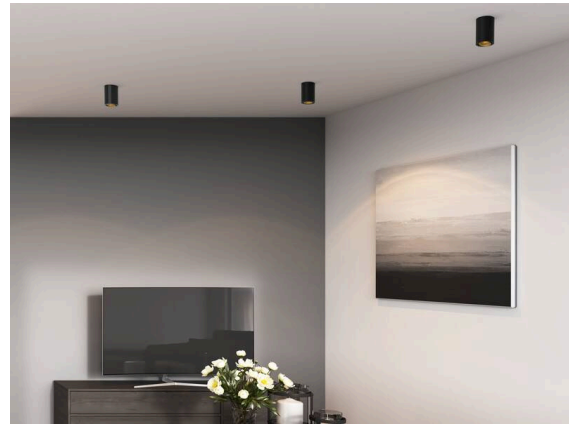

DARK NIGHT

527-0009030343060

DARK NIGHT TURN XS SD SURFACE MOUNTED CEILING LUMINAIRE made of aluminium, black, similar to RAL 9005, decor black lacquer, high-efficiently vacuum deposited aluminium reflector beam 40°, light output direct, UGR <19, swiveling 355°, tilting 25°, with converter, max. 250mA, dimmability: not dimmable, IP20

SKETCH

TECHNICAL DETAILS

Light source	LED
System performance [W]	9
Luminous flux [lm]	600
Current sec. [mA]	250
Colour temperature	2700K
CRI	PREMIUM>90
UGR	<19
Optics	vacuum deposited aluminium reflector
Converter	with converter
Dimmability	not dimmable
Light emission area	direct
Beam angle	40°
Voltage	220-240V 50/60Hz
Height [mm]	115
Diameter [mm]	85
IP protection class	IP20
IP protection class	protection cl. I
IK value	IK02
Material	aluminium
Colour of body	black
RAL	9005
Colour of decor	black lacquer
Lifetime [h]	L80 B10 50 000
Energy efficiency class	D
Number of luminaires B16A	50
Net weight [kg]	0.71
EAN number	9010506761160