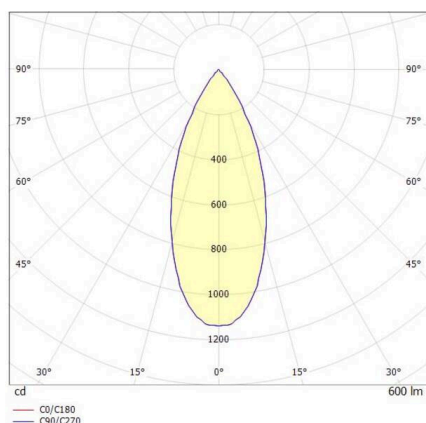

DARK NIGHT

527-0009030324060

DARK NIGHT TURN XS SD SURFACE MOUNTED CEILING LUMINAIRE made of aluminium, black, similar to RAL 9005, decor black lacquer,high-efficiently vacuum deposited aluminium reflector beam 40°, light output direct, UGR <19, swiveling 355°, tilting 25°, with converter, max. 250mA, dimmability: not dimmable, IP20

SKETCH

TECHNICAL DETAILS

Light source	LED
System performance [W]	9
Luminous flux [lm]	600
Current sec. [mA]	250
Colour temperature	4000K
CRI	>90
UGR	<19
Optics	vacuum deposited aluminium reflector
Converter	with converter
Dimmability	not dimmable
Light emission area	direct
Beam angle	40°
Voltage	220-240V 50/60Hz
Height [mm]	115
Diameter [mm]	85
IP protection class	IP20
IP protection class	protection cl. I
IK value	IK02
Material	aluminium
Colour of body	black
RAL	9005
Colour of decor	black lacquer
Lifetime [h]	L80 B10 50 000
Energy efficiency class	D
Number of luminaires B16A	50
Net weight [kg]	0.71
EAN number	9010506761184

LIGHT DISTRIBUTION CURVE

Energy label

The values are rated values. Power and luminous flux are initially subject to a tolerance of +/- 10%.
Colour temperature tolerance: +/- 150 K. The values apply to an ambient temperature of 25°C unless otherwise specified.