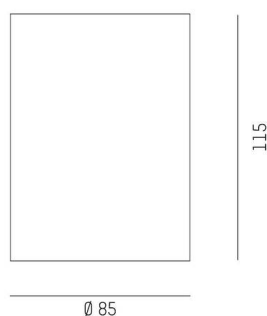

**DARK NIGHT**

**527-0009020424060**

DARK NIGHT TURN XS SD SURFACE MOUNTED CEILING LUMINAIRE made of aluminium, black, similar to RAL 9005, decor silver,high-efficiently vacuum deposited aluminium reflector beam 60°, light output direct, UGR <19, swiveling 355°, tilting 25°, with converter, max. 250mA, dimmability: not dimmable, IP20

**SKETCH**

**TECHNICAL DETAILS**

Light source	LED
System performance [W]	9
Luminous flux [lm]	600
Current sec. [mA]	250
Colour temperature	4000K
CRI	>90
UGR	<19
Optics	vacuum deposited aluminium reflector
Converter	with converter
Dimmability	not dimmable
Light emission area	direct
Beam angle	60°
Voltage	220-240V 50/60Hz
Height [mm]	115
Diameter [mm]	85
IP protection class	IP20
IP protection class	protection cl. I
IK value	IK02
Material	aluminium
Colour of body	black
RAL	9005
Colour of decor	silver
Lifetime [h]	L80 B10 50 000
Energy efficiency class	D
Number of luminaires B16A	50
Net weight [kg]	0.71
EAN number	9010506860948

**LIGHT DISTRIBUTION CURVE**

Energy label

The values are rated values. Power and luminous flux are initially subject to a tolerance of +/- 10%.  
Colour temperature tolerance: +/- 150 K. The values apply to an ambient temperature of 25°C unless otherwise specified.