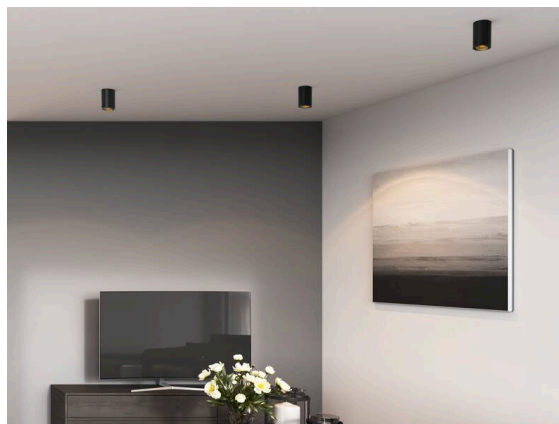

DARK NIGHT

527-0009020424050

DARK NIGHT TURN XS SD SURFACE MOUNTED CEILING LUMINAIRE made of aluminium, white, similar to RAL 9016, decor silver,high-efficiently vacuum deposited aluminium reflector beam 60°, light output direct, UGR <19, swiveling 355°, tilting 25°, with converter, max. 250mA, dimmability: not dimmable, IP20

SKETCH

TECHNICAL DETAILS

Light source	LED
System performance [W]	9
Luminous flux [lm]	600
Current sec. [mA]	250
Colour temperature	4000K
CRI	>90
UGR	<19
Optics	vacuum deposited aluminium reflector
Converter	with converter
Dimmability	not dimmable
Light emission area	direct
Beam angle	60°
Voltage	220-240V 50/60Hz
Height [mm]	115
Diameter [mm]	85
IP protection class	IP20
IP protection class	protection cl. I
IK value	IK02
Material	aluminium
Colour of body	white
RAL	9016
Colour of decor	silver
Lifetime [h]	L80 B10 50 000
Energy efficiency class	D
Number of luminaires B16A	50
Net weight [kg]	0.71
EAN number	9010506860931