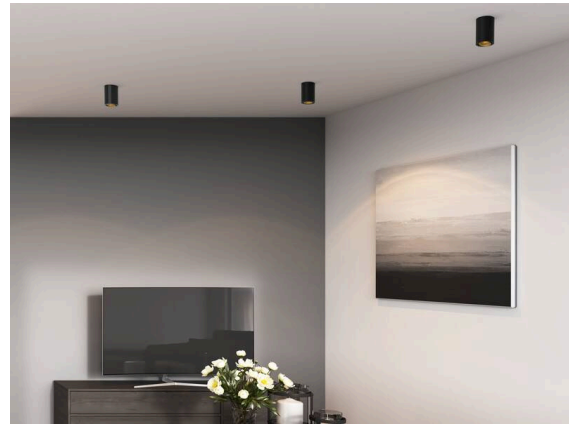

DARK NIGHT

527-0009020343060

DARK NIGHT TURN XS SD SURFACE MOUNTED CEILING LUMINAIRE made of aluminium, black, similar to RAL 9005, decor silver,high-efficiently vacuum deposited aluminium reflector beam 40°, light output direct, UGR <19, swiveling 355°, tilting 25°, with converter, max. 250mA, dimmability: not dimmable, IP20

SKETCH

TECHNICAL DETAILS

Light source	LED
System performance [W]	9
Luminous flux [lm]	600
Current sec. [mA]	250
Colour temperature	2700K
CRI	PREMIUM>90
UGR	<19
Optics	vacuum deposited aluminium reflector
Converter	with converter
Dimmability	not dimmable
Light emission area	direct
Beam angle	40°
Voltage	220-240V 50/60Hz
Height [mm]	115
Diameter [mm]	85
IP protection class	IP20
IP protection class	protection cl. I
IK value	IK02
Material	aluminium
Colour of body	black
RAL	9005
Colour of decor	silver
Lifetime [h]	L80 B10 50 000
Energy efficiency class	D
Number of luminaires B16A	50
Net weight [kg]	0.71
EAN number	9010506761146