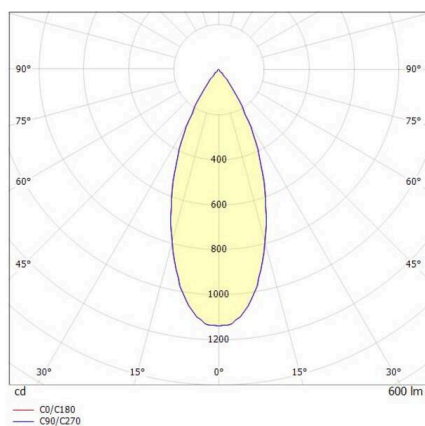

DARK NIGHT

527-0009020343060

DARK NIGHT TURN XS SD SURFACE MOUNTED CEILING LUMINAIRE made of aluminium, black, similar to RAL 9005, decor silver,high-efficiently vacuum deposited aluminium reflector beam 40°, light output direct, UGR <19, swiveling 355°, tilting 25°, with converter, max. 250mA, dimmability: not dimmable, IP20

SKETCH

TECHNICAL DETAILS

Light source	LED
System performance [W]	9
Luminous flux [lm]	600
Current sec. [mA]	250
Colour temperature	2700K
CRI	PREMIUM>90
UGR	<19
Optics	vacuum deposited aluminium reflector
Converter	with converter
Dimmability	not dimmable
Light emission area	direct
Beam angle	40°
Voltage	220-240V 50/60Hz
Height [mm]	115
Diameter [mm]	85
IP protection class	IP20
IP protection class	protection cl. I
IK value	IK02
Material	aluminium
Colour of body	black
RAL	9005
Colour of decor	silver
Lifetime [h]	L80 B10 50 000
Energy efficiency class	D
Number of luminaires B16A	50
Net weight [kg]	0.71
EAN number	9010506761146

LIGHT DISTRIBUTION CURVE

Energy label

The values are rated values. Power and luminous flux are initially subject to a tolerance of +/- 10%.
Colour temperature tolerance: +/- 150 K. The values apply to an ambient temperature of 25°C unless otherwise specified.