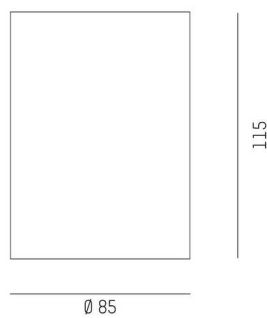

DARK NIGHT

527-0009020343060

DARK NIGHT TURN XS SD SURFACE MOUNTED CEILING LUMINAIRE made of aluminium, black, similar to RAL 9005, decor silver,high-efficiently vacuum deposited aluminium reflector beam 40°, light output direct, UGR <19, swiveling 355°, tilting 25°, with converter, max. 250mA, dimmability: not dimmable, IP20

SKETCH

TECHNICAL DETAILS

Light source	LED
System performance [W]	9
Luminous flux [lm]	600
Current sec. [mA]	250
Colour temperature	2700K
CRI	PREMIUM>90
UGR	<19
Optics	vacuum deposited aluminium reflector
Converter	with converter
Dimmability	not dimmable
Light emission area	direct
Beam angle	40°
Voltage	220-240V 50/60Hz
Height [mm]	115
Diameter [mm]	85
IP protection class	IP20
IP protection class	protection cl. I
IK value	IK02
Material	aluminium
Colour of body	black
RAL	9005
Colour of decor	silver
Lifetime [h]	L80 B10 50 000
Energy efficiency class	D
Number of luminaires B16A	50
Net weight [kg]	0.71
EAN number	9010506761146

LIGHT DISTRIBUTION CURVE

Energy label

The values are rated values. Power and luminous flux are initially subject to a tolerance of +/- 10%.
Colour temperature tolerance: +/- 150 K. The values apply to an ambient temperature of 25°C unless otherwise specified.