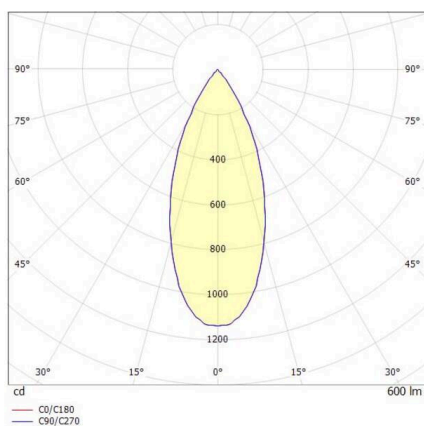

DARK NIGHT

527-0009020343050

DARK NIGHT TURN XS SD SURFACE MOUNTED CEILING LUMINAIRE made of aluminium, white, similar to RAL 9016, decor silver, high-efficiently vacuum deposited aluminium reflector beam 40°, light output direct, UGR <19, swiveling 355°, tilting 25°, with converter, max. 250mA, dimmability: not dimmable, IP20

SKETCH

TECHNICAL DETAILS

Light source	LED
System performance [W]	9
Luminous flux [lm]	600
Current sec. [mA]	250
Colour temperature	2700K
CRI	PREMIUM>90
UGR	<19
Optics	vacuum deposited aluminium reflector
Converter	with converter
Dimmability	not dimmable
Light emission area	direct
Beam angle	40°
Voltage	220-240V 50/60Hz
Height [mm]	115
Diameter [mm]	85
IP protection class	IP20
IP protection class	protection cl. I
IK value	IK02
Material	aluminium
Colour of body	white
RAL	9016
Colour of decor	silver
Lifetime [h]	L80 B10 50 000
Energy efficiency class	D
Number of luminaires B16A	50
Net weight [kg]	0.71
EAN number	9010506761269

LIGHT DISTRIBUTION CURVE

Energy label

The values are rated values. Power and luminous flux are initially subject to a tolerance of +/- 10%.
Colour temperature tolerance: +/- 150 K. The values apply to an ambient temperature of 25°C unless otherwise specified.