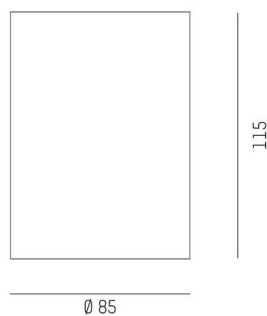

DARK NIGHT

527-0009020343050

DARK NIGHT TURN XS SD SURFACE MOUNTED CEILING LUMINAIRE made of aluminium, white, similar to RAL 9016, decor silver, high-efficiently vacuum deposited aluminium reflector beam 40°, light output direct, UGR <19, swiveling 355°, tilting 25°, with converter, max. 250mA, dimmability: not dimmable, IP20

SKETCH

TECHNICAL DETAILS

Light source	LED
System performance [W]	9
Luminous flux [lm]	600
Current sec. [mA]	250
Colour temperature	2700K
CRI	PREMIUM>90
UGR	<19
Optics	vacuum deposited aluminium reflector
Converter	with converter
Dimmability	not dimmable
Light emission area	direct
Beam angle	40°
Voltage	220-240V 50/60Hz
Height [mm]	115
Diameter [mm]	85
IP protection class	IP20
IP protection class	protection cl. I
IK value	IK02
Material	aluminium
Colour of body	white
RAL	9016
Colour of decor	silver
Lifetime [h]	L80 B10 50 000
Energy efficiency class	D
Number of luminaires B16A	50
Net weight [kg]	0.71
EAN number	9010506761269

LIGHT DISTRIBUTION CURVE

Energy label

The values are rated values. Power and luminous flux are initially subject to a tolerance of +/- 10%.
Colour temperature tolerance: +/- 150 K. The values apply to an ambient temperature of 25°C unless otherwise specified.