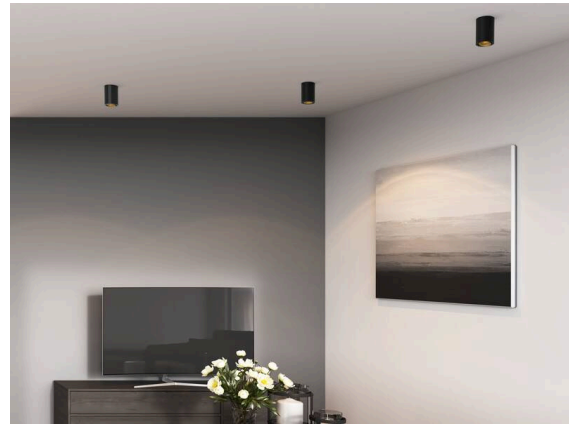

DARK NIGHT

527-0009020343050

DARK NIGHT TURN XS SD SURFACE MOUNTED CEILING LUMINAIRE made of aluminium, white, similar to RAL 9016, decor silver, high-efficiently vacuum deposited aluminium reflector beam 40°, light output direct, UGR <19, swiveling 355°, tilting 25°, with converter, max. 250mA, dimmability: not dimmable, IP20

SKETCH

TECHNICAL DETAILS

Light source	LED
System performance [W]	9
Luminous flux [lm]	600
Current sec. [mA]	250
Colour temperature	2700K
CRI	PREMIUM>90
UGR	<19
Optics	vacuum deposited aluminium reflector
Converter	with converter
Dimmability	not dimmable
Light emission area	direct
Beam angle	40°
Voltage	220-240V 50/60Hz
Height [mm]	115
Diameter [mm]	85
IP protection class	IP20
IP protection class	protection cl. I
IK value	IK02
Material	aluminium
Colour of body	white
RAL	9016
Colour of decor	silver
Lifetime [h]	L80 B10 50 000
Energy efficiency class	D
Number of luminaires B16A	50
Net weight [kg]	0.71
EAN number	9010506761269