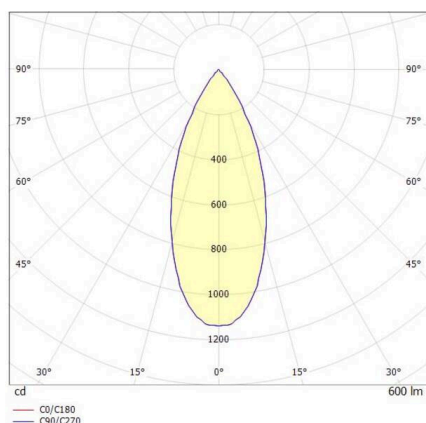

DARK NIGHT

527-0009020324060

DARK NIGHT TURN XS SD SURFACE MOUNTED CEILING LUMINAIRE made of aluminium, black, similar to RAL 9005, decor silver,high-efficiently vacuum deposited aluminium reflector beam 40°, light output direct, UGR <19, swiveling 355°, tilting 25°, with converter, max. 250mA, dimmability: not dimmable, IP20

SKETCH

TECHNICAL DETAILS

Light source	LED
System performance [W]	9
Luminous flux [lm]	600
Current sec. [mA]	250
Colour temperature	4000K
CRI	>90
UGR	<19
Optics	vacuum deposited aluminium reflector
Converter	with converter
Dimmability	not dimmable
Light emission area	direct
Beam angle	40°
Voltage	220-240V 50/60Hz
Height [mm]	115
Diameter [mm]	85
IP protection class	IP20
IP protection class	protection cl. I
IK value	IK02
Material	aluminium
Colour of body	black
RAL	9005
Colour of decor	silver
Lifetime [h]	L80 B10 50 000
Energy efficiency class	D
Number of luminaires B16A	50
Net weight [kg]	0.71
EAN number	9010506761153

LIGHT DISTRIBUTION CURVE

Energy label

The values are rated values. Power and luminous flux are initially subject to a tolerance of +/- 10%.
Colour temperature tolerance: +/- 150 K. The values apply to an ambient temperature of 25°C unless otherwise specified.