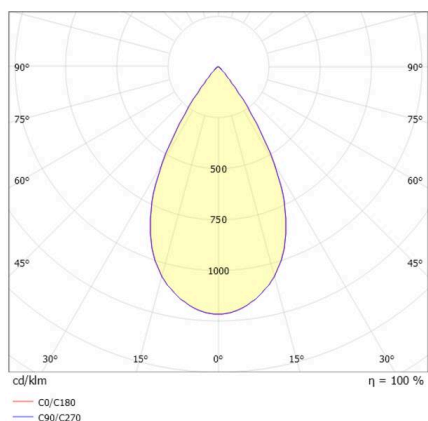

DARK NIGHT

527-0009060424060

DARK NIGHT TURN XS SD SURFACE MOUNTED CEILING LUMINAIRE made of aluminium, black, similar to RAL 9005, decor white,high-efficiently vacuum deposited aluminium reflector beam 60°, light output direct, UGR <19, swiveling 355°, tilting 25°, with converter, max. 250mA, dimmability: not dimmable, IP20

SKETCH

TECHNICAL DETAILS

Light source	LED
System performance [W]	9
Luminous flux [lm]	600
Current sec. [mA]	250
Colour temperature	4000K
CRI	>90
UGR	<19
Optics	vacuum deposited aluminium reflector
Converter	with converter
Dimmability	not dimmable
Light emission area	direct
Beam angle	60°
Voltage	220-240V 50/60Hz
Height [mm]	115
Diameter [mm]	85
IP protection class	IP20
IP protection class	protection cl. I
IK value	IK02
Material	aluminium
Colour of body	black
RAL	9005
Colour of decor	white
Lifetime [h]	L80 B10 50 000
Energy efficiency class	D
Number of luminaires B16A	50
Net weight [kg]	0.71
EAN number	9010506861129

LIGHT DISTRIBUTION CURVE

Energy label

The values are rated values. Power and luminous flux are initially subject to a tolerance of +/- 10%.
 Colour temperature tolerance: +/- 150 K. The values apply to an ambient temperature of 25°C unless otherwise specified.