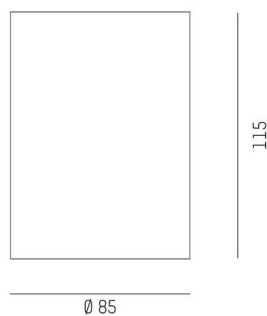

**DARK NIGHT**

**527-0009060343050**

DARK NIGHT TURN XS SD SURFACE MOUNTED CEILING LUMINAIRE made of aluminium, white, similar to RAL 9016, decor white,high-efficiently vacuum deposited aluminium reflector beam 40°, light output direct, UGR <19, swiveling 355°, tilting 25°, with converter, max. 250mA, dimmability: not dimmable, IP20

**SKETCH**

**TECHNICAL DETAILS**

Light source	LED
System performance [W]	9
Luminous flux [lm]	600
Current sec. [mA]	250
Colour temperature	2700K
CRI	PREMIUM>90
UGR	<19
Optics	vacuum deposited aluminium reflector
Converter	with converter
Dimmability	not dimmable
Light emission area	direct
Beam angle	40°
Voltage	220-240V 50/60Hz
Height [mm]	115
Diameter [mm]	85
IP protection class	IP20
IP protection class	protection cl. I
IK value	IK02
Material	aluminium
Colour of body	white
RAL	9016
Colour of decor	white
Lifetime [h]	L80 B10 50 000
Energy efficiency class	D
Number of luminaires B16A	50
Net weight [kg]	0.71
EAN number	9010506761368

**LIGHT DISTRIBUTION CURVE**

Energy label

The values are rated values. Power and luminous flux are initially subject to a tolerance of +/- 10%.  
 Colour temperature tolerance: +/- 150 K. The values apply to an ambient temperature of 25°C unless otherwise specified.