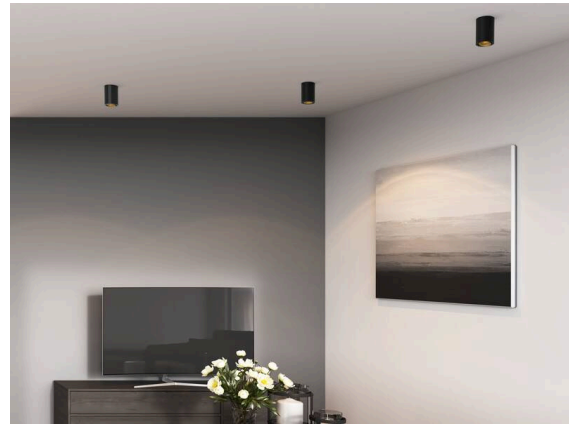

**DARK NIGHT**

**527-0009060343050**

DARK NIGHT TURN XS SD SURFACE MOUNTED CEILING LUMINAIRE made of aluminium, white, similar to RAL 9016, decor white,high-efficiently vacuum deposited aluminium reflector beam 40°, light output direct, UGR <19, swiveling 355°, tilting 25°, with converter, max. 250mA, dimmability: not dimmable, IP20

**SKETCH**

**TECHNICAL DETAILS**

Light source	LED
System performance [W]	9
Luminous flux [lm]	600
Current sec. [mA]	250
Colour temperature	2700K
CRI	PREMIUM>90
UGR	<19
Optics	vacuum deposited aluminium reflector
Converter	with converter
Dimmability	not dimmable
Light emission area	direct
Beam angle	40°
Voltage	220-240V 50/60Hz
Height [mm]	115
Diameter [mm]	85
IP protection class	IP20
IP protection class	protection cl. I
IK value	IK02
Material	aluminium
Colour of body	white
RAL	9016
Colour of decor	white
Lifetime [h]	L80 B10 50 000
Energy efficiency class	D
Number of luminaires B16A	50
Net weight [kg]	0.71
EAN number	9010506761368