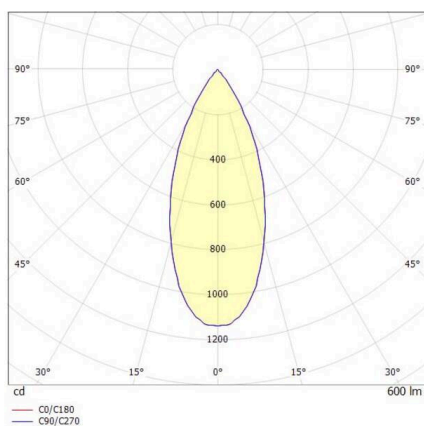

**DARK NIGHT**

**527-0009060343050**

DARK NIGHT TURN XS SD SURFACE MOUNTED CEILING LUMINAIRE made of aluminium, white, similar to RAL 9016, decor white,high-efficiently vacuum deposited aluminium reflector beam 40°, light output direct, UGR <19, swiveling 355°, tilting 25°, with converter, max. 250mA, dimmability: not dimmable, IP20

**SKETCH**

**TECHNICAL DETAILS**

Light source	LED
System performance [W]	9
Luminous flux [lm]	600
Current sec. [mA]	250
Colour temperature	2700K
CRI	PREMIUM>90
UGR	<19
Optics	vacuum deposited aluminium reflector
Converter	with converter
Dimmability	not dimmable
Light emission area	direct
Beam angle	40°
Voltage	220-240V 50/60Hz
Height [mm]	115
Diameter [mm]	85
IP protection class	IP20
IP protection class	protection cl. I
IK value	IK02
Material	aluminium
Colour of body	white
RAL	9016
Colour of decor	white
Lifetime [h]	L80 B10 50 000
Energy efficiency class	D
Number of luminaires B16A	50
Net weight [kg]	0.71
EAN number	9010506761368

**LIGHT DISTRIBUTION CURVE**

Energy label

The values are rated values. Power and luminous flux are initially subject to a tolerance of +/- 10%.  
 Colour temperature tolerance: +/- 150 K. The values apply to an ambient temperature of 25°C unless otherwise specified.