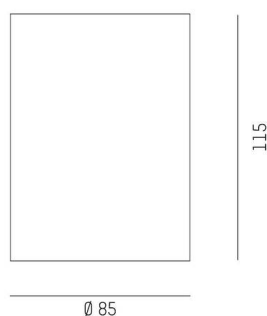

DARK NIGHT

527-0009060324060

DARK NIGHT TURN XS SD SURFACE MOUNTED CEILING LUMINAIRE made of aluminium, black, similar to RAL 9005, decor white,high-efficiently vacuum deposited aluminium reflector beam 40°, light output direct, UGR <19, swiveling 355°, tilting 25°, with converter, max. 250mA, dimmability: not dimmable, IP20

SKETCH

TECHNICAL DETAILS

Light source	LED
System performance [W]	9
Luminous flux [lm]	600
Current sec. [mA]	250
Colour temperature	4000K
CRI	>90
UGR	<19
Optics	vacuum deposited aluminium reflector
Converter	with converter
Dimmability	not dimmable
Light emission area	direct
Beam angle	40°
Voltage	220-240V 50/60Hz
Height [mm]	115
Diameter [mm]	85
IP protection class	IP20
IP protection class	protection cl. I
IK value	IK02
Material	aluminium
Colour of body	black
RAL	9005
Colour of decor	white
Lifetime [h]	L80 B10 50 000
Energy efficiency class	D
Number of luminaires B16A	50
Net weight [kg]	0.71
EAN number	9010506761245

LIGHT DISTRIBUTION CURVE

Energy label

The values are rated values. Power and luminous flux are initially subject to a tolerance of +/- 10%.
Colour temperature tolerance: +/- 150 K. The values apply to an ambient temperature of 25°C unless otherwise specified.