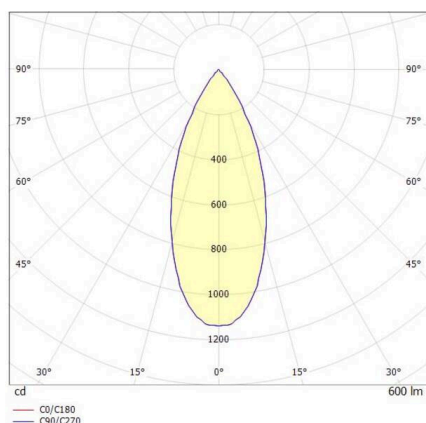

**DARK NIGHT**

**527-0009060324050**

DARK NIGHT TURN XS SD SURFACE MOUNTED CEILING LUMINAIRE made of aluminium, white, similar to RAL 9016, decor white, high-efficiently vacuum deposited aluminium reflector beam 40°, light output direct, UGR <19, swiveling 355°, tilting 25°, with converter, max. 250mA, dimmability: not dimmable, IP20

**SKETCH**

**TECHNICAL DETAILS**

Light source	LED
System performance [W]	9
Luminous flux [lm]	600
Current sec. [mA]	250
Colour temperature	4000K
CRI	>90
UGR	<19
Optics	vacuum deposited aluminium reflector
Converter	with converter
Dimmability	not dimmable
Light emission area	direct
Beam angle	40°
Voltage	220-240V 50/60Hz
Height [mm]	115
Diameter [mm]	85
IP protection class	IP20
IP protection class	protection cl. I
IK value	IK02
Material	aluminium
Colour of body	white
RAL	9016
Colour of decor	white
Lifetime [h]	L80 B10 50 000
Energy efficiency class	D
Number of luminaires B16A	50
Net weight [kg]	0.71
EAN number	9010506761351

**LIGHT DISTRIBUTION CURVE**

Energy label

The values are rated values. Power and luminous flux are initially subject to a tolerance of +/- 10%.  
Colour temperature tolerance: +/- 150 K. The values apply to an ambient temperature of 25°C unless otherwise specified.