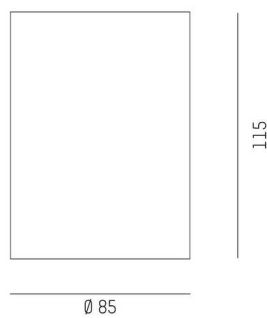

DARK NIGHT

527-0009040449050

DARK NIGHT TURN XS SD SURFACE MOUNTED CEILING LUMINAIRE made of aluminium, white, similar to RAL 9016, decor gold,high-efficiently vacuum deposited aluminium reflector beam 60°, light output direct, UGR <19, swiveling 355°, tilting 25°, with converter, max. 250mA, dimmability: not dimmable, IP20

SKETCH

TECHNICAL DETAILS

| | |
|---------------------------|--------------------------------------|
| Light source | LED |
| System performance [W] | 9 |
| Luminous flux [lm] | 600 |
| Current sec. [mA] | 250 |
| Colour temperature | 3000K |
| CRI | PREMIUM>90 |
| UGR | <19 |
| Optics | vacuum deposited aluminium reflector |
| Converter | with converter |
| Dimmability | not dimmable |
| Light emission area | direct |
| Beam angle | 60° |
| Voltage | 220-240V 50/60Hz |
| Height [mm] | 115 |
| Diameter [mm] | 85 |
| IP protection class | IP20 |
| IP protection class | protection cl. I |
| IK value | IK02 |
| Material | aluminium |
| Colour of body | white |
| RAL | 9016 |
| Colour of decor | gold |
| Lifetime [h] | L80 B10 50 000 |
| Energy efficiency class | D |
| Number of luminaires B16A | 50 |
| Net weight [kg] | 0.71 |
| EAN number | 9010506861099 |

LIGHT DISTRIBUTION CURVE

Energy label

The values are rated values. Power and luminous flux are initially subject to a tolerance of +/- 10%.
 Colour temperature tolerance: +/- 150 K. The values apply to an ambient temperature of 25°C unless otherwise specified.