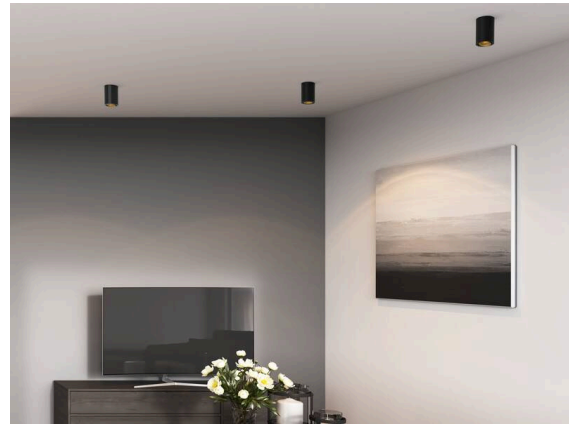

DARK NIGHT

527-0009040449050

DARK NIGHT TURN XS SD SURFACE MOUNTED CEILING LUMINAIRE made of aluminium, white, similar to RAL 9016, decor gold,high-efficiently vacuum deposited aluminium reflector beam 60°, light output direct, UGR <19, swiveling 355°, tilting 25°, with converter, max. 250mA, dimmability: not dimmable, IP20

SKETCH

TECHNICAL DETAILS

| | |
|---------------------------|--------------------------------------|
| Light source | LED |
| System performance [W] | 9 |
| Luminous flux [lm] | 600 |
| Current sec. [mA] | 250 |
| Colour temperature | 3000K |
| CRI | PREMIUM>90 |
| UGR | <19 |
| Optics | vacuum deposited aluminium reflector |
| Converter | with converter |
| Dimmability | not dimmable |
| Light emission area | direct |
| Beam angle | 60° |
| Voltage | 220-240V 50/60Hz |
| Height [mm] | 115 |
| Diameter [mm] | 85 |
| IP protection class | IP20 |
| IP protection class | protection cl. I |
| IK value | IK02 |
| Material | aluminium |
| Colour of body | white |
| RAL | 9016 |
| Colour of decor | gold |
| Lifetime [h] | L80 B10 50 000 |
| Energy efficiency class | D |
| Number of luminaires B16A | 50 |
| Net weight [kg] | 0.71 |
| EAN number | 9010506861099 |