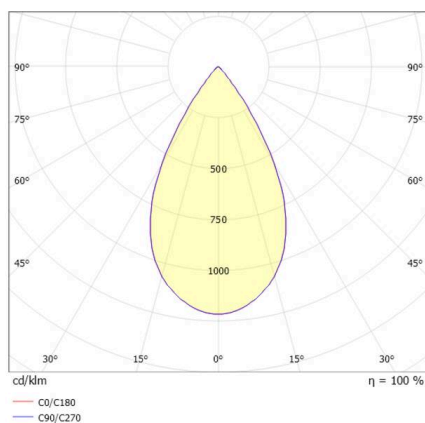

DARK NIGHT

527-0009040449050

DARK NIGHT TURN XS SD SURFACE MOUNTED CEILING LUMINAIRE made of aluminium, white, similar to RAL 9016, decor gold,high-efficiently vacuum deposited aluminium reflector beam 60°, light output direct, UGR <19, swiveling 355°, tilting 25°, with converter, max. 250mA, dimmability: not dimmable, IP20

SKETCH

TECHNICAL DETAILS

| | |
|---------------------------|--------------------------------------|
| Light source | LED |
| System performance [W] | 9 |
| Luminous flux [lm] | 600 |
| Current sec. [mA] | 250 |
| Colour temperature | 3000K |
| CRI | PREMIUM>90 |
| UGR | <19 |
| Optics | vacuum deposited aluminium reflector |
| Converter | with converter |
| Dimmability | not dimmable |
| Light emission area | direct |
| Beam angle | 60° |
| Voltage | 220-240V 50/60Hz |
| Height [mm] | 115 |
| Diameter [mm] | 85 |
| IP protection class | IP20 |
| IP protection class | protection cl. I |
| IK value | IK02 |
| Material | aluminium |
| Colour of body | white |
| RAL | 9016 |
| Colour of decor | gold |
| Lifetime [h] | L80 B10 50 000 |
| Energy efficiency class | D |
| Number of luminaires B16A | 50 |
| Net weight [kg] | 0.71 |
| EAN number | 9010506861099 |

LIGHT DISTRIBUTION CURVE

Energy label

The values are rated values. Power and luminous flux are initially subject to a tolerance of +/- 10%.
 Colour temperature tolerance: +/- 150 K. The values apply to an ambient temperature of 25°C unless otherwise specified.