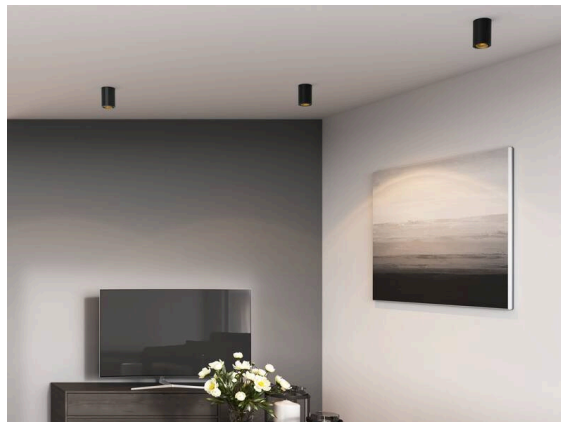

DARK NIGHT

527-0009040424050

DARK NIGHT TURN XS SD SURFACE MOUNTED CEILING LUMINAIRE made of aluminium, white, similar to RAL 9016, decor gold,high-efficiently vacuum deposited aluminium reflector beam 60°, light output direct, UGR <19, swiveling 355°, tilting 25°, with converter, max. 250mA, dimmability: not dimmable, IP20

SKETCH

TECHNICAL DETAILS

Light source	LED
System performance [W]	9
Luminous flux [lm]	600
Current sec. [mA]	250
Colour temperature	4000K
CRI	>90
UGR	<19
Optics	vacuum deposited aluminium reflector
Converter	with converter
Dimmability	not dimmable
Light emission area	direct
Beam angle	60°
Voltage	220-240V 50/60Hz
Height [mm]	115
Diameter [mm]	85
IP protection class	IP20
IP protection class	protection cl. I
IK value	IK02
Material	aluminium
Colour of body	white
RAL	9016
Colour of decor	gold
Lifetime [h]	L80 B10 50 000
Energy efficiency class	D
Number of luminaires B16A	50
Net weight [kg]	0.71
EAN number	9010506861051