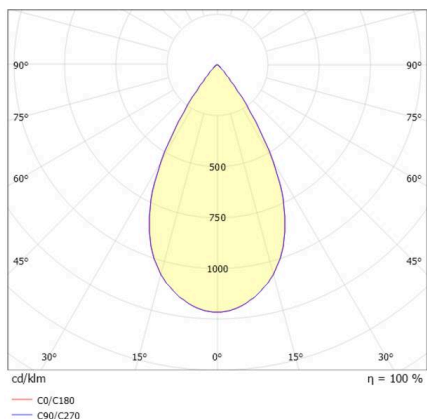

DARK NIGHT

527-0009040424050

DARK NIGHT TURN XS SD SURFACE MOUNTED CEILING LUMINAIRE made of aluminium, white, similar to RAL 9016, decor gold,high-efficiently vacuum deposited aluminium reflector beam 60°, light output direct, UGR <19, swiveling 355°, tilting 25°, with converter, max. 250mA, dimmability: not dimmable, IP20

SKETCH

TECHNICAL DETAILS

Light source	LED
System performance [W]	9
Luminous flux [lm]	600
Current sec. [mA]	250
Colour temperature	4000K
CRI	>90
UGR	<19
Optics	vacuum deposited aluminium reflector
Converter	with converter
Dimmability	not dimmable
Light emission area	direct
Beam angle	60°
Voltage	220-240V 50/60Hz
Height [mm]	115
Diameter [mm]	85
IP protection class	IP20
IP protection class	protection cl. I
IK value	IK02
Material	aluminium
Colour of body	white
RAL	9016
Colour of decor	gold
Lifetime [h]	L80 B10 50 000
Energy efficiency class	D
Number of luminaires B16A	50
Net weight [kg]	0.71
EAN number	9010506861051

LIGHT DISTRIBUTION CURVE

Energy label

The values are rated values. Power and luminous flux are initially subject to a tolerance of +/- 10%. Colour temperature tolerance: +/- 150 K. The values apply to an ambient temperature of 25°C unless otherwise specified.