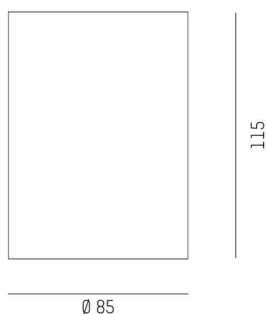

DARK NIGHT

527-0009040424050

DARK NIGHT TURN XS SD SURFACE MOUNTED CEILING LUMINAIRE made of aluminium, white, similar to RAL 9016, decor gold,high-efficiently vacuum deposited aluminium reflector beam 60°, light output direct, UGR <19, swiveling 355°, tilting 25°, with converter, max. 250mA, dimmability: not dimmable, IP20

SKETCH

TECHNICAL DETAILS

Light source	LED
System performance [W]	9
Luminous flux [lm]	600
Current sec. [mA]	250
Colour temperature	4000K
CRI	>90
UGR	<19
Optics	vacuum deposited aluminium reflector
Converter	with converter
Dimmability	not dimmable
Light emission area	direct
Beam angle	60°
Voltage	220-240V 50/60Hz
Height [mm]	115
Diameter [mm]	85
IP protection class	IP20
IP protection class	protection cl. I
IK value	IK02
Material	aluminium
Colour of body	white
RAL	9016
Colour of decor	gold
Lifetime [h]	L80 B10 50 000
Energy efficiency class	D
Number of luminaires B16A	50
Net weight [kg]	0.71
EAN number	9010506861051

LIGHT DISTRIBUTION CURVE

Energy label

The values are rated values. Power and luminous flux are initially subject to a tolerance of +/- 10%. Colour temperature tolerance: +/- 150 K. The values apply to an ambient temperature of 25°C unless otherwise specified.