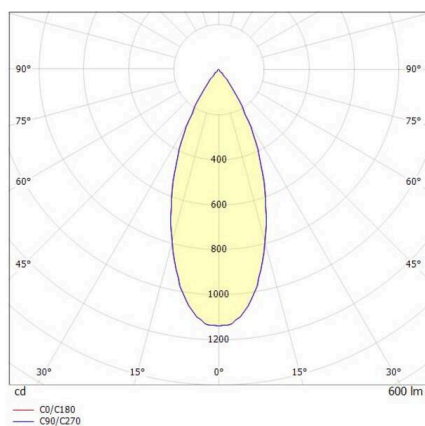

DARK NIGHT

527-0009040349050

DARK NIGHT TURN XS SD SURFACE MOUNTED CEILING LUMINAIRE made of aluminium, white, similar to RAL 9016, decor gold,high-efficiently vacuum deposited aluminium reflector beam 40°, light output direct, UGR <19, swiveling 355°, tilting 25°, with converter, max. 250mA, dimmability: not dimmable, IP20

SKETCH

TECHNICAL DETAILS

Light source	LED
System performance [W]	9
Luminous flux [lm]	600
Current sec. [mA]	250
Colour temperature	3000K
CRI	PREMIUM>90
UGR	<19
Optics	vacuum deposited aluminium reflector
Converter	with converter
Dimmability	not dimmable
Light emission area	direct
Beam angle	40°
Voltage	220-240V 50/60Hz
Height [mm]	115
Diameter [mm]	85
IP protection class	IP20
IP protection class	protection cl. I
IK value	IK02
Material	aluminium
Colour of body	white
RAL	9016
Colour of decor	gold
Lifetime [h]	L80 B10 50 000
Energy efficiency class	D
Number of luminaires B16A	50
Net weight [kg]	0.71
EAN number	9010506761344

LIGHT DISTRIBUTION CURVE

Energy label

The values are rated values. Power and luminous flux are initially subject to a tolerance of +/- 10%.
 Colour temperature tolerance: +/- 150 K. The values apply to an ambient temperature of 25°C unless otherwise specified.