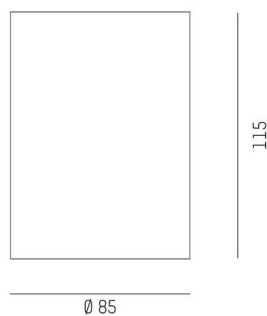

DARK NIGHT

527-0009040349050

DARK NIGHT TURN XS SD SURFACE MOUNTED CEILING LUMINAIRE made of aluminium, white, similar to RAL 9016, decor gold,high-efficiently vacuum deposited aluminium reflector beam 40°, light output direct, UGR <19, swiveling 355°, tilting 25°, with converter, max. 250mA, dimmability: not dimmable, IP20

SKETCH

TECHNICAL DETAILS

Light source	LED
System performance [W]	9
Luminous flux [lm]	600
Current sec. [mA]	250
Colour temperature	3000K
CRI	PREMIUM>90
UGR	<19
Optics	vacuum deposited aluminium reflector
Converter	with converter
Dimmability	not dimmable
Light emission area	direct
Beam angle	40°
Voltage	220-240V 50/60Hz
Height [mm]	115
Diameter [mm]	85
IP protection class	IP20
IP protection class	protection cl. I
IK value	IK02
Material	aluminium
Colour of body	white
RAL	9016
Colour of decor	gold
Lifetime [h]	L80 B10 50 000
Energy efficiency class	D
Number of luminaires B16A	50
Net weight [kg]	0.71
EAN number	9010506761344

LIGHT DISTRIBUTION CURVE

Energy label

The values are rated values. Power and luminous flux are initially subject to a tolerance of +/- 10%.
 Colour temperature tolerance: +/- 150 K. The values apply to an ambient temperature of 25°C unless otherwise specified.