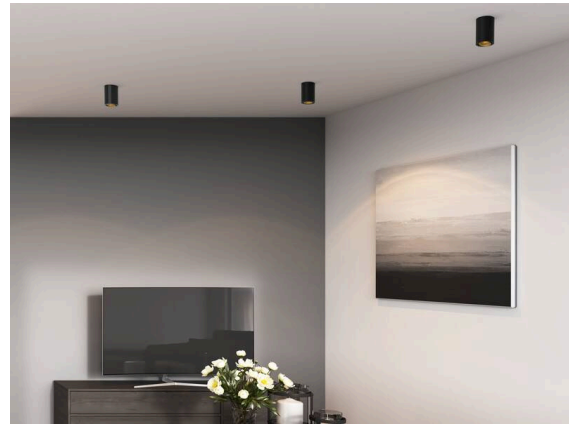

DARK NIGHT

527-0009040349050

DARK NIGHT TURN XS SD SURFACE MOUNTED CEILING LUMINAIRE made of aluminium, white, similar to RAL 9016, decor gold,high-efficiently vacuum deposited aluminium reflector beam 40°, light output direct, UGR <19, swiveling 355°, tilting 25°, with converter, max. 250mA, dimmability: not dimmable, IP20

SKETCH

TECHNICAL DETAILS

Light source	LED
System performance [W]	9
Luminous flux [lm]	600
Current sec. [mA]	250
Colour temperature	3000K
CRI	PREMIUM>90
UGR	<19
Optics	vacuum deposited aluminium reflector
Converter	with converter
Dimmability	not dimmable
Light emission area	direct
Beam angle	40°
Voltage	220-240V 50/60Hz
Height [mm]	115
Diameter [mm]	85
IP protection class	IP20
IP protection class	protection cl. I
IK value	IK02
Material	aluminium
Colour of body	white
RAL	9016
Colour of decor	gold
Lifetime [h]	L80 B10 50 000
Energy efficiency class	D
Number of luminaires B16A	50
Net weight [kg]	0.71
EAN number	9010506761344