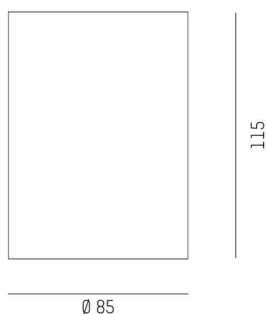

DARK NIGHT

527-0009040343050

DARK NIGHT TURN XS SD SURFACE MOUNTED CEILING LUMINAIRE made of aluminium, white, similar to RAL 9016, decor gold,high-efficiently vacuum deposited aluminium reflector beam 40°, light output direct, UGR <19, swiveling 355°, tilting 25°, with converter, max. 250mA, dimmability: not dimmable, IP20

SKETCH

TECHNICAL DETAILS

Light source	LED
System performance [W]	9
Luminous flux [lm]	600
Current sec. [mA]	250
Colour temperature	2700K
CRI	PREMIUM>90
UGR	<19
Optics	vacuum deposited aluminium reflector
Converter	with converter
Dimmability	not dimmable
Light emission area	direct
Beam angle	40°
Voltage	220-240V 50/60Hz
Height [mm]	115
Diameter [mm]	85
IP protection class	IP20
IP protection class	protection cl. I
IK value	IK02
Material	aluminium
Colour of body	white
RAL	9016
Colour of decor	gold
Lifetime [h]	L80 B10 50 000
Energy efficiency class	D
Number of luminaires B16A	50
Net weight [kg]	0.71
EAN number	9010506761337

LIGHT DISTRIBUTION CURVE

Energy label

The values are rated values. Power and luminous flux are initially subject to a tolerance of +/- 10%.
 Colour temperature tolerance: +/- 150 K. The values apply to an ambient temperature of 25°C unless otherwise specified.