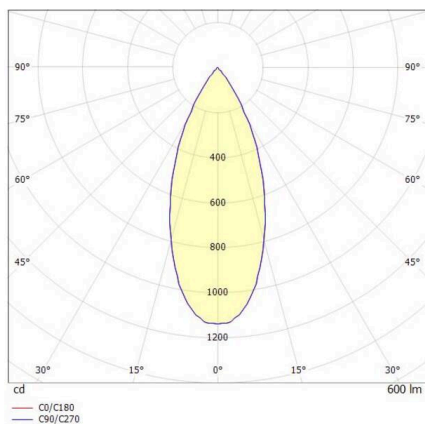

DARK NIGHT

527-0009040343050

DARK NIGHT TURN XS SD SURFACE MOUNTED CEILING LUMINAIRE made of aluminium, white, similar to RAL 9016, decor gold,high-efficiently vacuum deposited aluminium reflector beam 40°, light output direct, UGR <19, swiveling 355°, tilting 25°, with converter, max. 250mA, dimmability: not dimmable, IP20

SKETCH

TECHNICAL DETAILS

Light source	LED
System performance [W]	9
Luminous flux [lm]	600
Current sec. [mA]	250
Colour temperature	2700K
CRI	PREMIUM>90
UGR	<19
Optics	vacuum deposited aluminium reflector
Converter	with converter
Dimmability	not dimmable
Light emission area	direct
Beam angle	40°
Voltage	220-240V 50/60Hz
Height [mm]	115
Diameter [mm]	85
IP protection class	IP20
IP protection class	protection cl. I
IK value	IK02
Material	aluminium
Colour of body	white
RAL	9016
Colour of decor	gold
Lifetime [h]	L80 B10 50 000
Energy efficiency class	D
Number of luminaires B16A	50
Net weight [kg]	0.71
EAN number	9010506761337

LIGHT DISTRIBUTION CURVE

Energy label

The values are rated values. Power and luminous flux are initially subject to a tolerance of +/- 10%.
 Colour temperature tolerance: +/- 150 K. The values apply to an ambient temperature of 25°C unless otherwise specified.