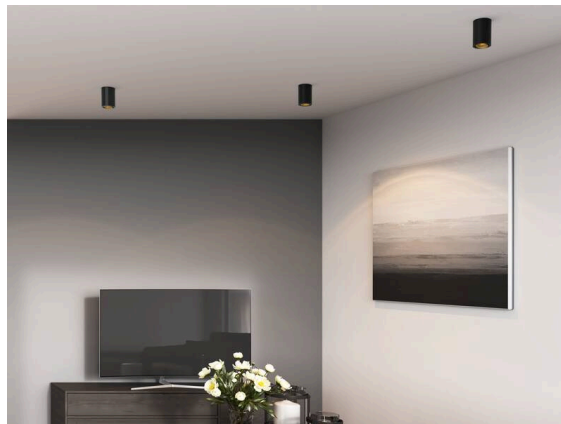

DARK NIGHT

527-0009040343050

DARK NIGHT TURN XS SD SURFACE MOUNTED CEILING LUMINAIRE made of aluminium, white, similar to RAL 9016, decor gold,high-efficiently vacuum deposited aluminium reflector beam 40°, light output direct, UGR <19, swiveling 355°, tilting 25°, with converter, max. 250mA, dimmability: not dimmable, IP20

SKETCH

TECHNICAL DETAILS

Light source	LED
System performance [W]	9
Luminous flux [lm]	600
Current sec. [mA]	250
Colour temperature	2700K
CRI	PREMIUM>90
UGR	<19
Optics	vacuum deposited aluminium reflector
Converter	with converter
Dimmability	not dimmable
Light emission area	direct
Beam angle	40°
Voltage	220-240V 50/60Hz
Height [mm]	115
Diameter [mm]	85
IP protection class	IP20
IP protection class	protection cl. I
IK value	IK02
Material	aluminium
Colour of body	white
RAL	9016
Colour of decor	gold
Lifetime [h]	L80 B10 50 000
Energy efficiency class	D
Number of luminaires B16A	50
Net weight [kg]	0.71
EAN number	9010506761337