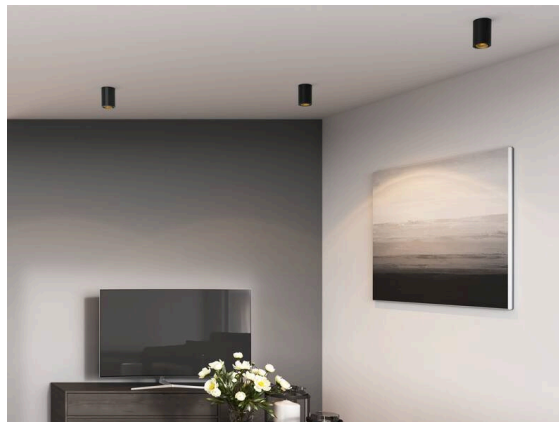

**DARK NIGHT**

**527-0009040324060**

DARK NIGHT TURN XS SD SURFACE MOUNTED CEILING LUMINAIRE made of aluminium, black, similar to RAL 9005, decor gold,high-efficiently vacuum deposited aluminium reflector beam 40°, light output direct, UGR <19, swiveling 355°, tilting 25°, with converter, max. 250mA, dimmability: not dimmable, IP20

**SKETCH**

**TECHNICAL DETAILS**

Light source	LED
System performance [W]	9
Luminous flux [lm]	600
Current sec. [mA]	250
Colour temperature	4000K
CRI	>90
UGR	<19
Optics	vacuum deposited aluminium reflector
Converter	with converter
Dimmability	not dimmable
Light emission area	direct
Beam angle	40°
Voltage	220-240V 50/60Hz
Height [mm]	115
Diameter [mm]	85
IP protection class	IP20
IP protection class	protection cl. I
IK value	IK02
Material	aluminium
Colour of body	black
RAL	9005
Colour of decor	gold
Lifetime [h]	L80 B10 50 000
Energy efficiency class	D
Number of luminaires B16A	50
Net weight [kg]	0.71
EAN number	9010506761214