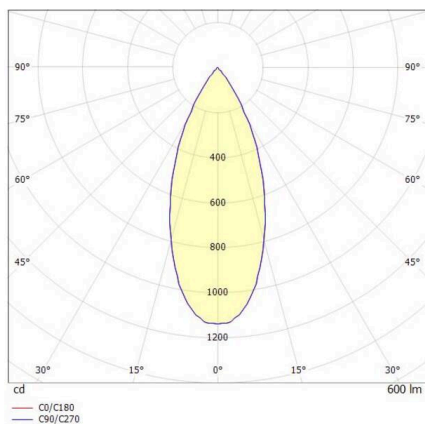

**DARK NIGHT**

**527-0009040324060**

DARK NIGHT TURN XS SD SURFACE MOUNTED CEILING LUMINAIRE made of aluminium, black, similar to RAL 9005, decor gold,high-efficiently vacuum deposited aluminium reflector beam 40°, light output direct, UGR <19, swiveling 355°, tilting 25°, with converter, max. 250mA, dimmability: not dimmable, IP20

**SKETCH**

**TECHNICAL DETAILS**

Light source	LED
System performance [W]	9
Luminous flux [lm]	600
Current sec. [mA]	250
Colour temperature	4000K
CRI	>90
UGR	<19
Optics	vacuum deposited aluminium reflector
Converter	with converter
Dimmability	not dimmable
Light emission area	direct
Beam angle	40°
Voltage	220-240V 50/60Hz
Height [mm]	115
Diameter [mm]	85
IP protection class	IP20
IP protection class	protection cl. I
IK value	IK02
Material	aluminium
Colour of body	black
RAL	9005
Colour of decor	gold
Lifetime [h]	L80 B10 50 000
Energy efficiency class	D
Number of luminaires B16A	50
Net weight [kg]	0.71
EAN number	9010506761214

**LIGHT DISTRIBUTION CURVE**

Energy label

The values are rated values. Power and luminous flux are initially subject to a tolerance of +/- 10%.  
 Colour temperature tolerance: +/- 150 K. The values apply to an ambient temperature of 25°C unless otherwise specified.