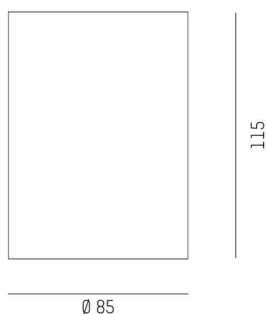

**DARK NIGHT**

**527-0009040324060**

DARK NIGHT TURN XS SD SURFACE MOUNTED CEILING LUMINAIRE made of aluminium, black, similar to RAL 9005, decor gold,high-efficiently vacuum deposited aluminium reflector beam 40°, light output direct, UGR <19, swiveling 355°, tilting 25°, with converter, max. 250mA, dimmability: not dimmable, IP20

**SKETCH**

**TECHNICAL DETAILS**

Light source	LED
System performance [W]	9
Luminous flux [lm]	600
Current sec. [mA]	250
Colour temperature	4000K
CRI	>90
UGR	<19
Optics	vacuum deposited aluminium reflector
Converter	with converter
Dimmability	not dimmable
Light emission area	direct
Beam angle	40°
Voltage	220-240V 50/60Hz
Height [mm]	115
Diameter [mm]	85
IP protection class	IP20
IP protection class	protection cl. I
IK value	IK02
Material	aluminium
Colour of body	black
RAL	9005
Colour of decor	gold
Lifetime [h]	L80 B10 50 000
Energy efficiency class	D
Number of luminaires B16A	50
Net weight [kg]	0.71
EAN number	9010506761214

**LIGHT DISTRIBUTION CURVE**

Energy label

The values are rated values. Power and luminous flux are initially subject to a tolerance of +/- 10%.  
 Colour temperature tolerance: +/- 150 K. The values apply to an ambient temperature of 25°C unless otherwise specified.