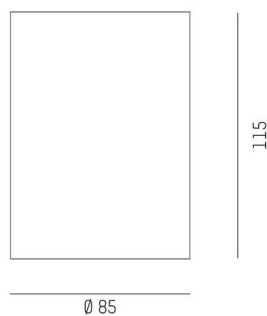

**DARK NIGHT**

**527-0009030449050**

DARK NIGHT TURN XS SD SURFACE MOUNTED CEILING LUMINAIRE made of aluminium, white, similar to RAL 9016, decor black lacquer, high-efficiently vacuum deposited aluminium reflector beam 60°, light output direct, UGR <19, swiveling 355°, tilting 25°, with converter, max. 250mA, dimmability: not dimmable, IP20

**SKETCH**

**TECHNICAL DETAILS**

Light source	LED
System performance [W]	9
Luminous flux [lm]	600
Current sec. [mA]	250
Colour temperature	3000K
CRI	PREMIUM >90
UGR	<19
Optics	vacuum deposited aluminium reflector
Converter	with converter
Dimmability	not dimmable
Light emission area	direct
Beam angle	60°
Voltage	220-240V 50/60Hz
Height [mm]	115
Diameter [mm]	85
IP protection class	IP20
IP protection class	protection cl. I
IK value	IK02
Material	aluminium
Colour of body	white
RAL	9016
Colour of decor	black lacquer
Lifetime [h]	L80 B10 50 000
Energy efficiency class	D
Number of luminaires B16A	50
Net weight [kg]	0.71
EAN number	9010506861037

**LIGHT DISTRIBUTION CURVE**

Energy label

The values are rated values. Power and luminous flux are initially subject to a tolerance of +/- 10%.  
Colour temperature tolerance: +/- 150 K. The values apply to an ambient temperature of 25°C unless otherwise specified.