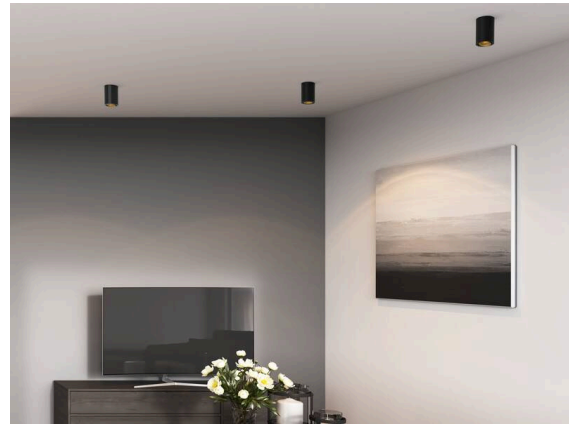

**DARK NIGHT**

**527-0009030449050**

DARK NIGHT TURN XS SD SURFACE MOUNTED CEILING LUMINAIRE made of aluminium, white, similar to RAL 9016, decor black lacquer, high-efficiently vacuum deposited aluminium reflector beam 60°, light output direct, UGR <19, swiveling 355°, tilting 25°, with converter, max. 250mA, dimmability: not dimmable, IP20

**SKETCH**

**TECHNICAL DETAILS**

Light source	LED
System performance [W]	9
Luminous flux [lm]	600
Current sec. [mA]	250
Colour temperature	3000K
CRI	PREMIUM >90
UGR	<19
Optics	vacuum deposited aluminium reflector
Converter	with converter
Dimmability	not dimmable
Light emission area	direct
Beam angle	60°
Voltage	220-240V 50/60Hz
Height [mm]	115
Diameter [mm]	85
IP protection class	IP20
IP protection class	protection cl. I
IK value	IK02
Material	aluminium
Colour of body	white
RAL	9016
Colour of decor	black lacquer
Lifetime [h]	L80 B10 50 000
Energy efficiency class	D
Number of luminaires B16A	50
Net weight [kg]	0.71
EAN number	9010506861037