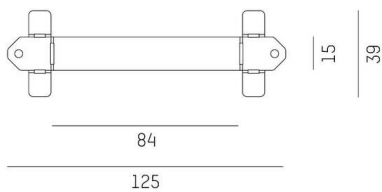

## LON

224-0940000000600000

OTIN CENTRE DISTANCE SET - 3 pieces, for optimum alignment of the heat sink in the ceiling cut-out

## SKETCH

## TECHNICAL DETAILS

IP protection class	IP20
Colour of body RAL	black 9005
Net weight [kg]	0.01
EAN number	9010979220553

Energy label

The values are rated values. Power and luminous flux are initially subject to a tolerance of +/- 10%.  
Colour temperature tolerance: +/- 150 K. The values apply to an ambient temperature of 25°C unless otherwise specified.