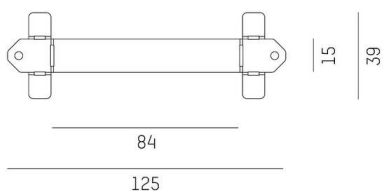

LON

224-0940000000500000

OTIN CENTRE DISTANCE SET - 3 pieces, for optimum alignment of the heat sink in the ceiling cut-out

TECHNICAL DETAILS

IP protection class	IP20
Colour of body RAL	white 9016
Net weight [kg]	0.01
EAN number	9010979220546

Energy label

SKETCH

The values are rated values. Power and luminous flux are initially subject to a tolerance of +/- 10%.
 Colour temperature tolerance: +/- 150 K. The values apply to an ambient temperature of 25°C unless otherwise specified.