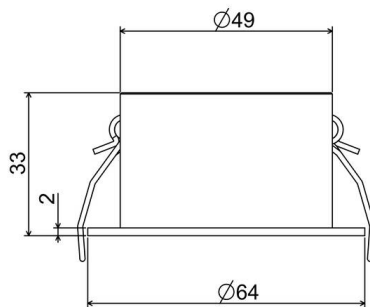

LUMERO+

222-00362

BASE R1 BASE made of aluminium, black, similar to RAL 9005, with converter, max. 500mA, dimmability: phase section, adapter/ceiling base black, IP20

SKETCH

TECHNICAL DETAILS

Current sec. [mA]	500
Converter	with converter
Dimmability	phase section
Voltage	220-240V 50Hz
Height [mm]	35
Diameter [mm]	64
Ceiling cutout [mm]	57
Mounting depth [mm]	65
IP protection class	IP20
IP protection class	protection cl. II
Material	aluminium
Colour of body	black
RAL	9005
Colour of adapter / ceiling base	black
Lifetime [h]	50 000 L80 B10
Ambient temperature	-20° bis +45°
Number of luminaires B16A	224
Net weight [kg]	1.00
EAN number	9010979453111

Energy label

The values are rated values. Power and luminous flux are initially subject to a tolerance of +/- 10%.
Colour temperature tolerance: +/- 150 K. The values apply to an ambient temperature of 25°C unless otherwise specified.