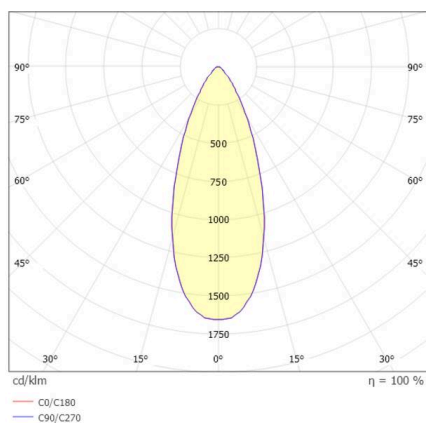

## LORA 2

222-s00351

LORA 2 PD TRACK SUSPENSION WITH 3-PH ADAPTER brass, lens beam 40°, light output direct, UGR <28, with converter, max. 500mA, dimmability: on/off, adapter/ceiling base black, pendant length 3000mm, IP20

## LIGHT DISTRIBUTION CURVE

## TECHNICAL DETAILS

Light source	LED
System performance [W]	9
Luminous flux [lm]	700/760
Current sec. [mA]	500
Colour temperature	2700/3000K
CRI	>90
UGR	<28
Optics	lens
Converter	with converter
Dimmability	on/off
Light emission area	direct
Beam angle	40°
Voltage	220-240V 50Hz
Length [mm]	3000
Height [mm]	67,3
Length pendant [mm]	3000
Diameter [mm]	240
IP protection class	IP20
IP protection class	protection cl. II
Colour of body	brass
Colour of adapter / ceiling base	black
Lifetime [h]	L80 B10 50 000
Ambient temperature	from 0° to +35°
Energy efficiency class	E
Number of luminaires B16A	53
Net weight [kg]	2.00
EAN number	9010979427259