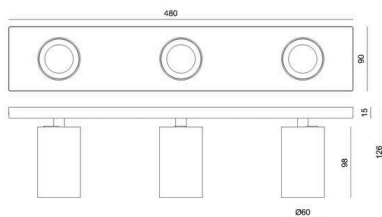

MISSOR

222-00026

MISSOR III SD GU10 WALL / CEILING LUMINAIRE made of aluminium, black, similar to RAL 9005, light output direct, swiveling 350°, tilting 90°, dimmability: see light source, IP20

SKETCH

TECHNICAL DETAILS

Light source	QPAR 16 8W
Number of sockets	3x
Socket	GU10
Dimmability	see light source
Light emission area	direct
Voltage	220-240V 50/60Hz
Length [mm]	480
Width [mm]	90
Height [mm]	125
IP protection class	IP20
IP protection class	protection cl. I
Material	aluminium
Colour of body	black
RAL	9005
Net weight [kg]	1.03
EAN number	9010870140424