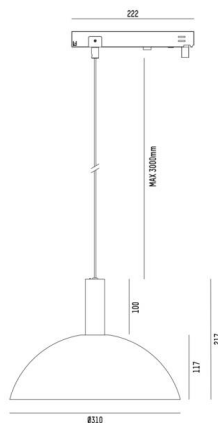

LORA 2

222-s00350

LORA 2 PD TRACK SUSPENSION WITH 3-PH ADAPTER black, similar to RAL 9005, lens beam 40°, light output direct, with converter, max. 500mA, dimmability: on/off, adapter/ceiling base black, pendant length 3000mm, IP20

TECHNICAL DETAILS

Light source	LED
System performance [W]	9
Luminous flux [lm]	700/760
Current sec. [mA]	500
Colour temperature	2700/3000K
CRI	>90
Optics	lens
Converter	with converter
Dimmability	on/off
Light emission area	direct
Beam angle	40°
Voltage	220-240V 50Hz
Length [mm]	3000
Height [mm]	67,3
Length pendant [mm]	3000
Diameter [mm]	240
IP protection class	IP20
IP protection class	protection cl. II
Colour of body	black
RAL	9005
Colour of adapter / ceiling base	black
Lifetime [h]	L80 B10 50 000
Ambient temperature	from 0° to +35°
Energy efficiency class	E
Number of luminaires B16A	53
Net weight [kg]	2.00
EAN number	9010979427242

SKETCH

Energy label

LIGHT DISTRIBUTION CURVE

The values are rated values. Power and luminous flux are initially subject to a tolerance of +/- 10%. Colour temperature tolerance: +/- 150 K. The values apply to an ambient temperature of 25°C unless otherwise specified.