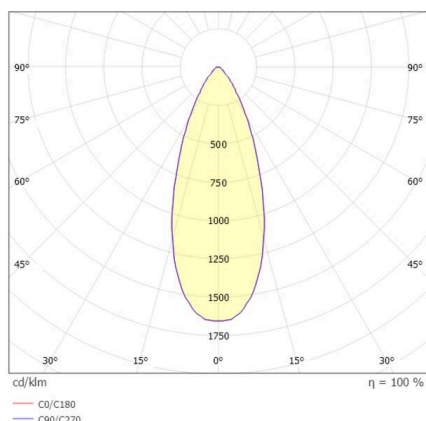

TECHNICAL DETAILS

Light source	LED
System performance [W]	9
Luminous flux [lm]	700/760
Current sec. [mA]	500
Colour temperature	2700/3000K
CRI	>90
Optics	lens
Converter	with converter
Dimmability	on/off
Light emission area	direct
Beam angle	40°
Voltage	220-240V 50Hz
Length [mm]	3000
Height [mm]	67,3
Length pendant [mm]	3000
Diameter [mm]	240
IP protection class	IP20
IP protection class	protection cl. II
Colour of body	black
RAL	9005
Colour of adapter / ceiling base	black
Lifetime [h]	L80 B10 50 000
Ambient temperature	from 0° to +35°
Energy efficiency class	E
Number of luminaires B16A	53
Net weight [kg]	2.00
EAN number	9010979427242

SKETCH

Energy label

LIGHT DISTRIBUTION CURVE

The values are rated values. Power and luminous flux are initially subject to a tolerance of +/- 10%. Colour temperature tolerance: +/- 150 K. The values apply to an ambient temperature of 25°C unless otherwise specified.