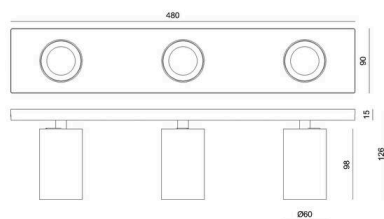

MISSOR

222-00025

MISSOR III SD GU10 WALL / CEILING LUMINAIRE made of aluminium, white, similar to RAL 9003, light output direct, swiveling 350°, tilting 90°, dimmability: see light source, IP20

SKETCH

TECHNICAL DETAILS

Light source	QPAR 16 8W
Number of sockets	3x
Socket	GU10
Dimmability	see light source
Light emission area	direct
Voltage	220-240V 50/60Hz
Length [mm]	480
Width [mm]	90
Height [mm]	125
IP protection class	IP20
IP protection class	protection cl. I
Material	aluminium
Colour of body	white
RAL	9003
Net weight [kg]	1.03
EAN number	9010870138582