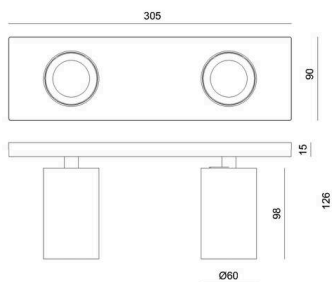

## MISSOR

222-00024

MISSOR II SD GU10 WALL / CEILING LUMINAIRE made of aluminium, black, similar to RAL 9005, light output direct, swiveling 350°, tilting 90°, dimmability: see light source, IP20

## TECHNICAL DETAILS

Light source	QPAR 16 8W
Number of sockets	2x
Socket	GU10
Dimmability	see light source
Light emission area	direct
Voltage	220-240V 50/60Hz
Length [mm]	305
Width [mm]	90
Height [mm]	125
IP protection class	IP20
IP protection class	protection cl. I
Material	aluminium
Colour of body	black
RAL	9005
Net weight [kg]	0.70
EAN number	9010870166301