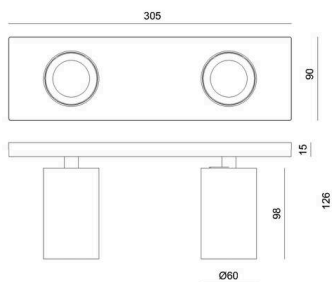

## MISSOR

222-00023

MISSOR II SD GU10 WALL / CEILING LUMINAIRE made of aluminium, white, similar to RAL 9003, light output direct, swiveling 350°, tilting 90°, dimmability: see light source, IP20

## TECHNICAL DETAILS

Light source	QPAR 16 8W
Number of sockets	2x
Socket	GU10
Dimmability	see light source
Light emission area	direct
Voltage	220-240V 50/60Hz
Length [mm]	305
Width [mm]	90
Height [mm]	125
IP protection class	IP20
IP protection class	protection cl. I
Material	aluminium
Colour of body	white
RAL	9003
Net weight [kg]	0.70
EAN number	9010870138568