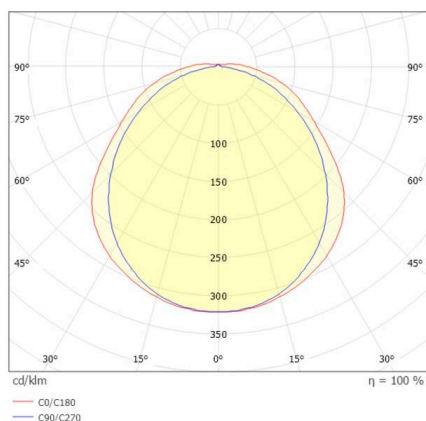

TECHNICAL DETAILS

Light source	LED
System performance [W]	44
Number of sockets	1x
Luminous flux [lm]	6700
Colour temperature	4000K
CRI	>80
Optics	polycarbonate cover
Converter	with converter
Dimmability	DALI
Voltage	220-240V 50/60Hz
Motion detector	with motion detector, day light control and swarm function
Length [mm]	1577
Width [mm]	104
Height [mm]	84
IP protection class	IP66
IP protection class	protection cl. I
IK value	IK08
Colour of glass/shade	transparent
Lifetime [h]	50 000
Ambient temperature	from -20° to +35°
Energy efficiency class	D
Net weight [kg]	1.90
EAN number	9010870877726

Energy label

The values are rated values. Power and luminous flux are initially subject to a tolerance of +/- 10%.
 Colour temperature tolerance: +/- 150 K. The values apply to an ambient temperature of 25°C unless otherwise specified.